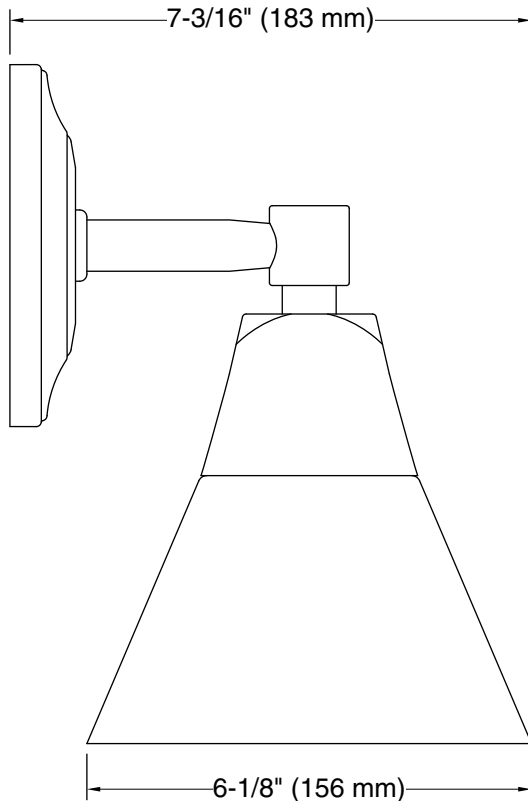

Required Electrical Service

One circuit required.

Lights: 120 V, 60 Hz

Technical Information

All product dimensions are nominal.

Installation Type: Wall-mount

Material: Brass

Number of Lights: 1

Lighting Type: Socket-based

Socket Type: E-26 Medium

Number of Shades: 1

Shade Type: Glass - frosted

Electrical component rating: Socket Rating: 60 Hz, 60 W, 800 Lumens, 3000K