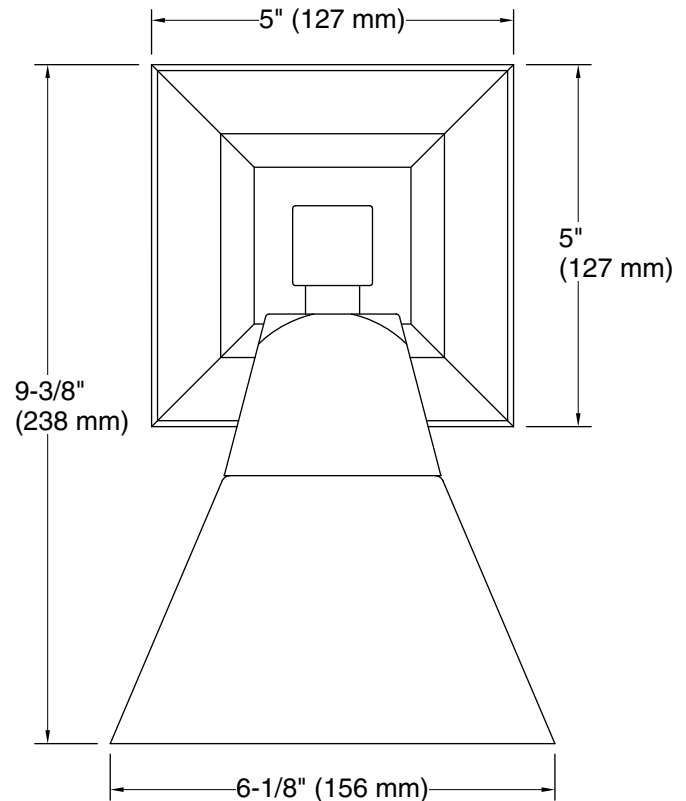

Required Electrical Service

One circuit required.

Lights: 120 V, 60 Hz

Technical Information

All product dimensions are nominal.

Installation Type: Wall-mount

Material: Brass

Number of Lights: 1

Lighting Type: Socket-based

Socket Type: E-26 Medium

Number of Shades: 1

Shade Type: Glass - frosted

Electrical component rating: Socket Rating: 60 Hz, 60 W, 800 Lumens, 3000K