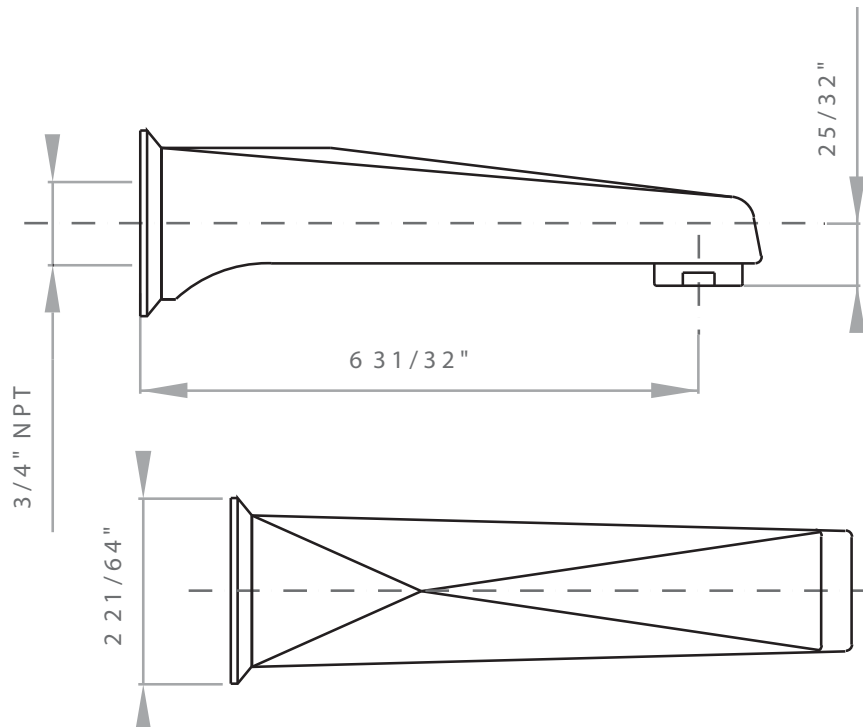

WARRANTY

- Limited Lifetime