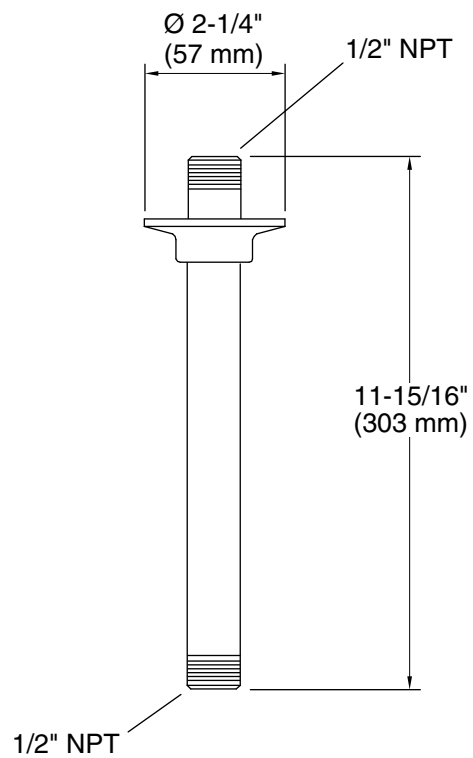

Technical Information

All product dimensions are nominal.

Notes

Install this product according to the installation instructions.