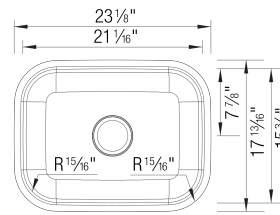

Warranty

BLANCO offers a limited lifetime warranty on all sinks and faucets, as well as a one-year warranty on all custom accessories.

Code/Standards Compliance

BLANCO sinks and faucets are third-party tested and certified to standards and listed by applicable certification bodies. For more information on individual product listings, contact our office or listing organization.

View our how-to videos to learn more about installing and caring for BLANCO products:
<https://www.blanco.com/us-en/service/how-to-videos/how-to-videos-for-sinks/>

Questions? Contact us today

BLANCO America, Inc.
110 Mount Holly By-Pass
Lumberton, NJ 08048

Phone & Fax
Phone: 888-668-6201
Fax: 609-668-6211

While BLANCO endeavors to provide accurate information, all dimensions are nominal, cannot be guaranteed, and are subject to change or cancellation. BLANCO assumes no responsibility for use of superseded or voided specifications.