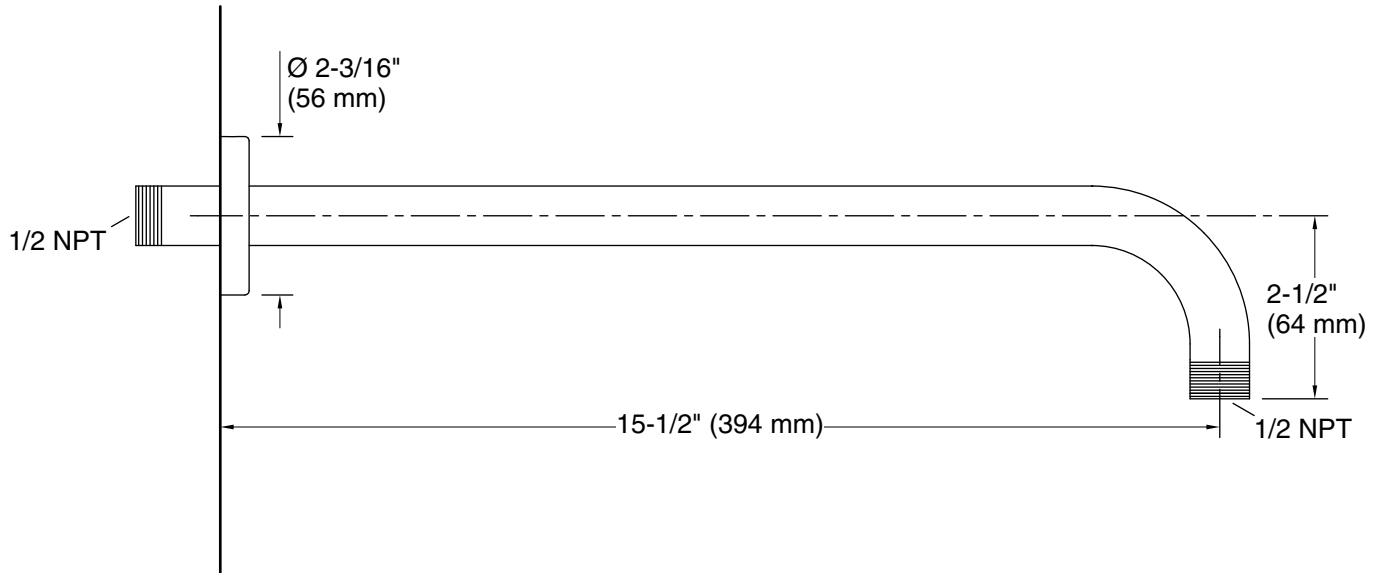

Features

- Compatible only with single-function rainheads.

Material

- Brass construction ensures durability and reliability.
- KOHLER finishes resist corrosion and tarnishing.

Installation

- Wall-mount.
- 1/2 -14 NPT connection.

Technical Information

All product dimensions are nominal.