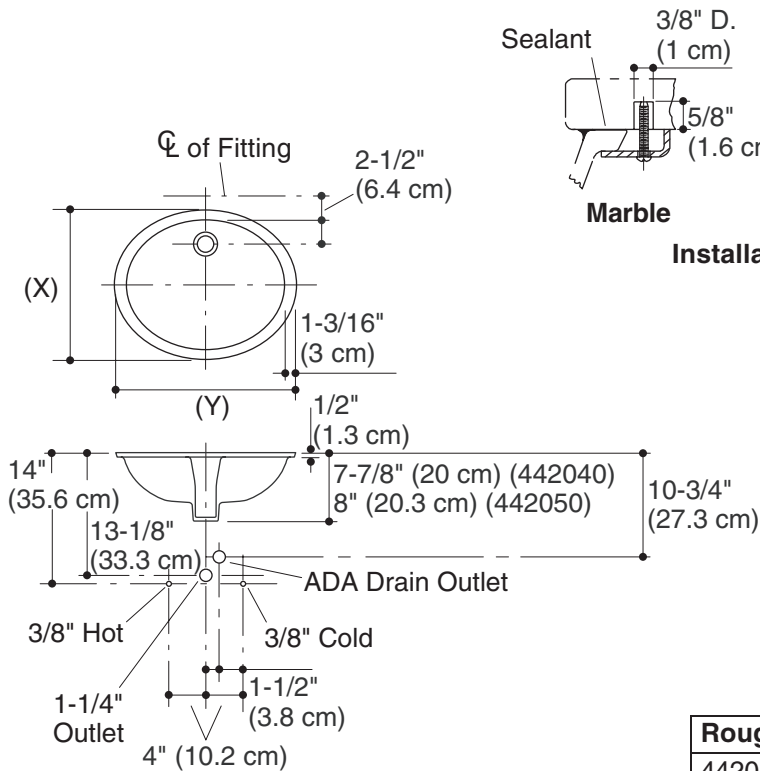

## Specified Model

Model	Description	Colors/Finishes	
442040	17" (43.2 cm) x 13" (33 cm) lavatory	<input type="checkbox"/> 0	<input type="checkbox"/> Other _____
442050	17" (43.2 cm) x 15" (38.1 cm) lavatory	<input type="checkbox"/> 0	<input type="checkbox"/> Other _____
Recommended Accessories			
K-8998	Trap	<input type="checkbox"/> CP	<input type="checkbox"/> Other _____

## Technical Information

Fixture:		basin area	water depth
442040		17" (43.2 cm) x 13" (33 cm)	4" (10.2 cm)
442050		17" (43.2 cm) x 15" (38.1 cm)	4" (10.2 cm)
Drain Hole	1-3/4" (4.4 cm) D.		

Included Components:	
Basin clamp assembly	52047
Adhesive sealant	63034
Cutout template 442040	1034559-7
Cutout template 442050	1034558-7

Roughing-In Notes
442040: (X)=15-3/8" (39.1 cm), (Y)=19-1/16" (48.4 cm).
442050: (X)=17-1/4" (43.8 cm), (Y)=19-5/8" (49.8 cm).