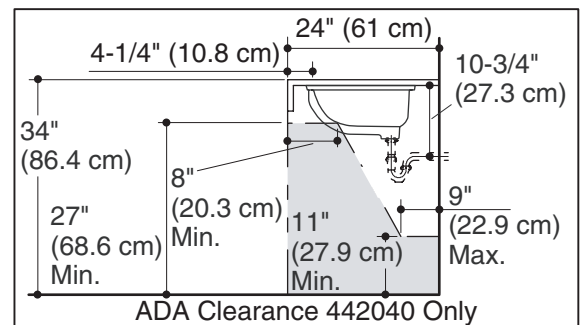

## Specified Model

Model	Description	Colors/Finishes	
442040	17" (43.2 cm) x 13" (33 cm) lavatory	<input type="checkbox"/> 0	<input type="checkbox"/> Other _____
442050	17" (43.2 cm) x 15" (38.1 cm) lavatory	<input type="checkbox"/> 0	<input type="checkbox"/> Other _____
Recommended Accessories			
K-8998	Trap	<input type="checkbox"/> CP	<input type="checkbox"/> Other _____

## Technical Information

Fixture:		basin area	water depth
442040		17" (43.2 cm) x 13" (33 cm)	4" (10.2 cm)
442050		17" (43.2 cm) x 15" (38.1 cm)	4" (10.2 cm)
Drain Hole	1-3/4" (4.4 cm) D.		

Included Components:	
Basin clamp assembly	52047
Adhesive sealant	63034
Cutout template 442040	1034559-7
Cutout template 442050	1034558-7

Roughing-In Notes
442040: (X)=15-3/8" (39.1 cm), (Y)=19-1/16" (48.4 cm).
442050: (X)=17-1/4" (43.8 cm), (Y)=19-5/8" (49.8 cm).