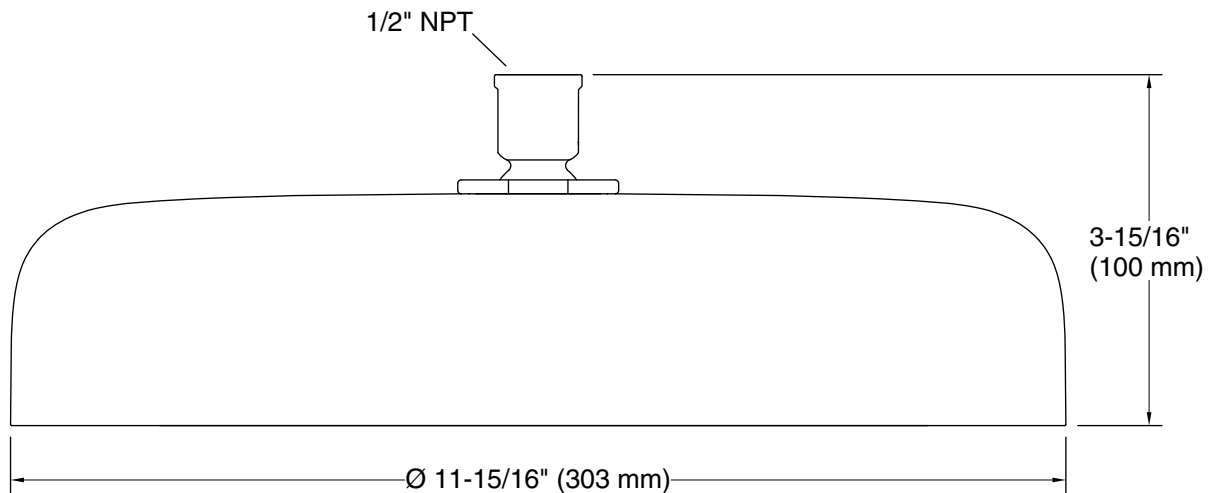

Technical Information

All product dimensions are nominal.

Showerhead/Body Spray:

Rated maximum flow: 1.75 gal/min (6.6 l/min)

flow:

Pressure: 80 psi (5.5 bar)