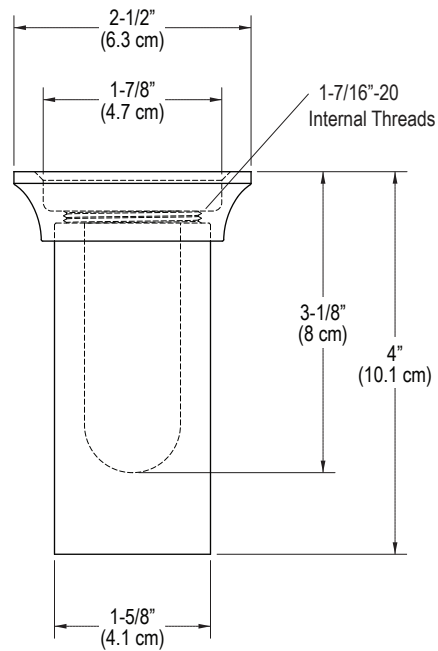

FEATURES

P21639

- Brass Construction
- Conceals Drain in Console Table Installations

SPECIFIED MODEL						
Model	Description	Finishes				
P21639-00	Exposed Drain Shroud	<input type="checkbox"/> CP Polished Chrome	<input type="checkbox"/> AD Nickel Silver	<input type="checkbox"/> AG Brushed Nickel	<input type="checkbox"/> GN Gunmetal	<input type="checkbox"/> LB Bronze