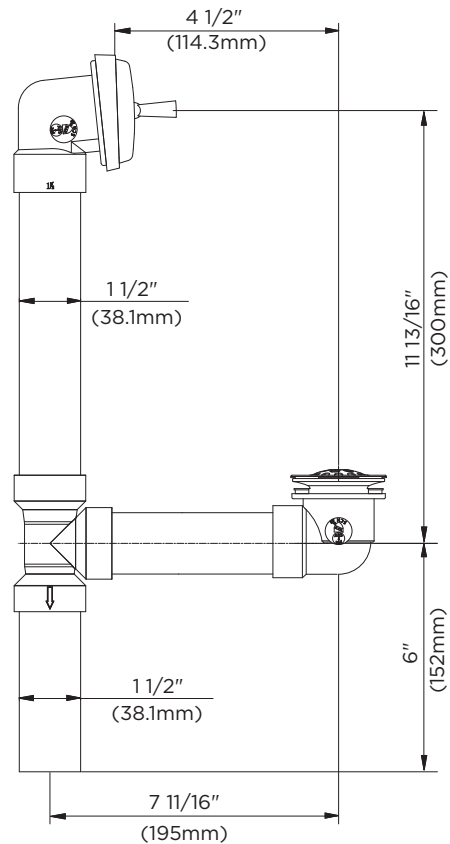

41-572 Series Trip Lever Bath Drains (Schedule 40)

Features:

- 1 1/2" Schedule 40 plastic in PVC
- Patented adjustable self-retaining rubber head gasket
Cast brass shoe plug
- Available in Chrome only

Catalog Numbers:

41-572 PVC Trip Lever Chrome

Suffixes Available:

None

Prefixes Available:

None

Job Name	
Date	
Model Specified	
Quantity	
Customer	
Contractor	
Architect/engineer	

Gerber Toll Free Technical Support: 888-648-6466
www.gerberonline.com