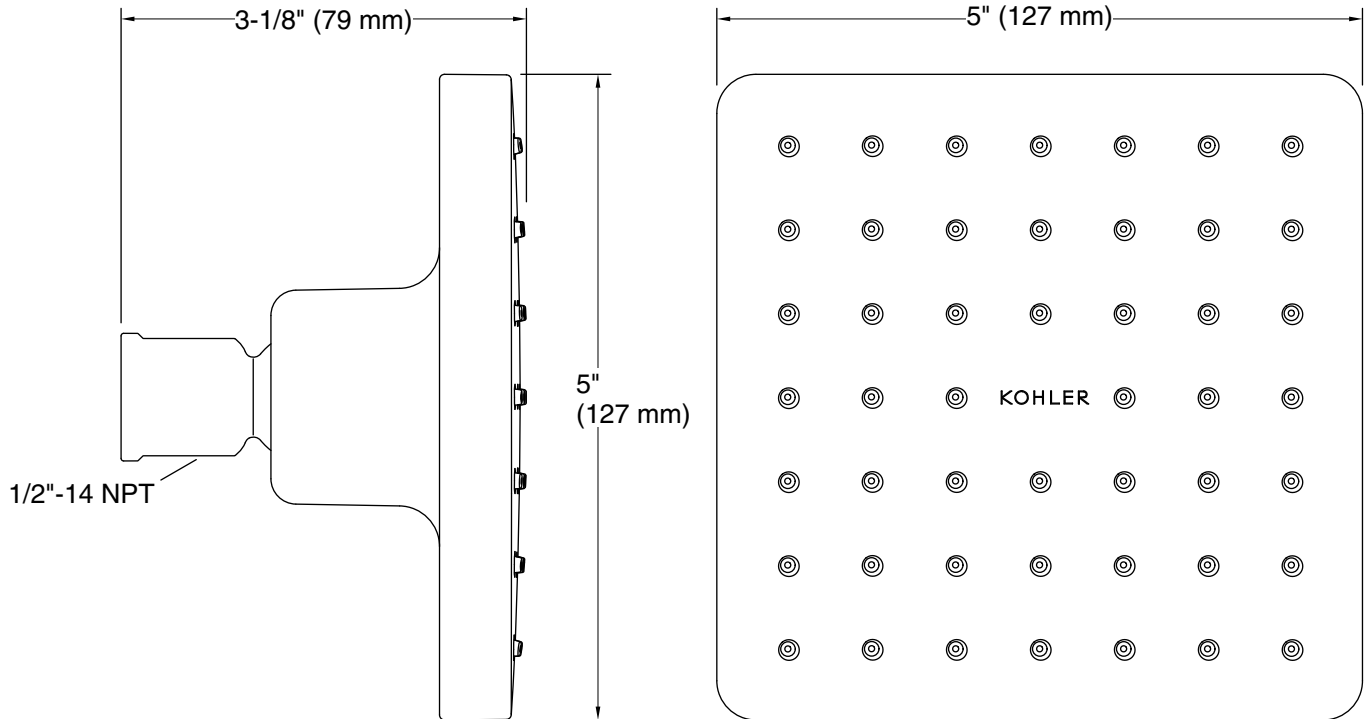

Features

- Single-function showerhead with 48 nozzle 5" (127 mm) diameter sprayface
- Optimized sprayface for maximum performance
- 2.5 gpm (9.5 lpm) maximum flow rate at 45 psi (3.1 bar)
- MasterClean™ sprayface features an easy-to-clean surface that withstands mineral buildup
- Coordinates with other products in the Parallel collection

Installation

- 1/2 -14 NPT connection
- Wall-mount

Codes/Standards

ASME A112.18.1/CSA B125.1
DOE - Energy Policy Act 1992

KOHLER® Faucet Lifetime Limited Warranty

See website for detailed warranty information.

Technical Information

All product dimensions are nominal.

Drain included: No

Showerhead/Body Spray:

Rated maximum flow: 2.5 gal/min (9.5 l/min)

Pressure: 45 psi (3.1 bar)

Notes

Install this product according to the installation instructions.