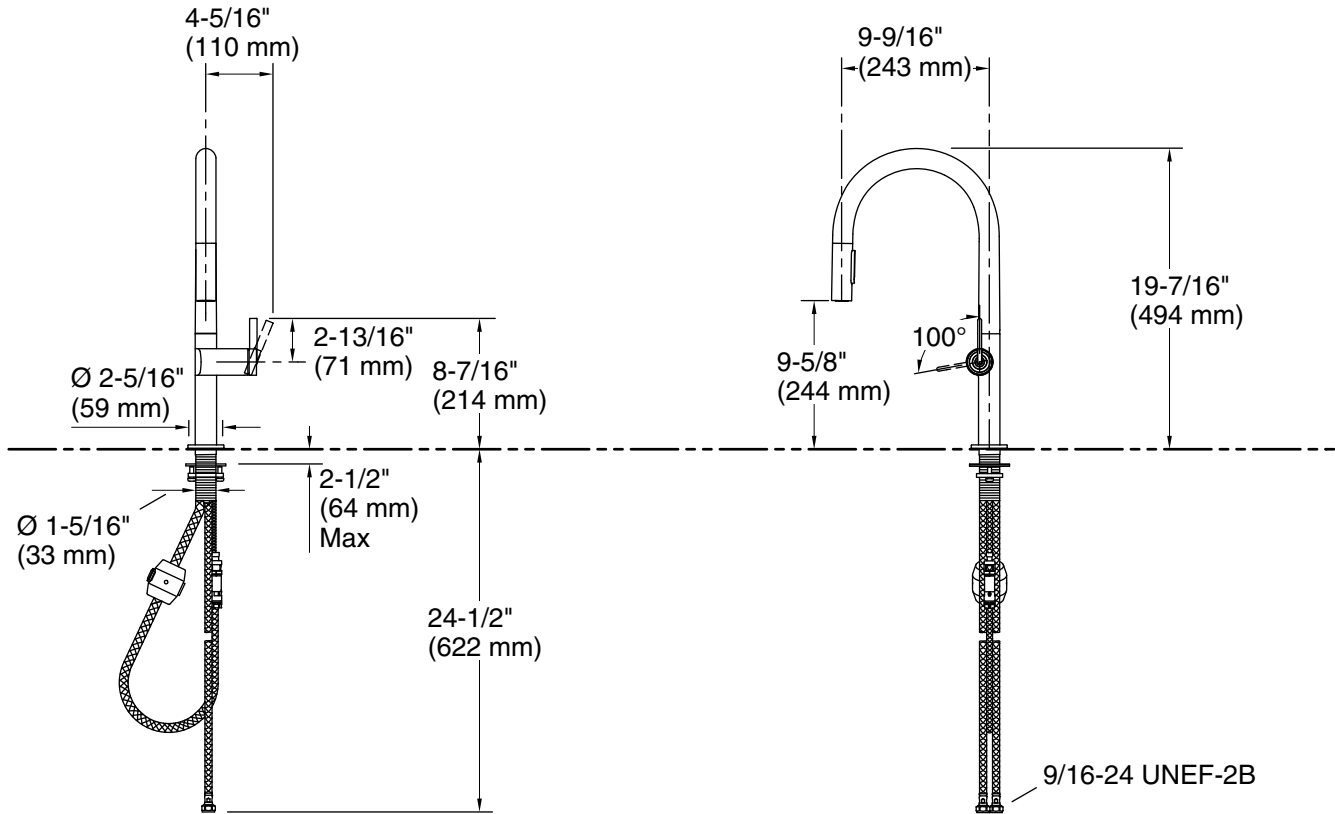

Features

- Two-function pull-down sprayhead with touch control allows you to switch between aerated and Sweep® sprays
- Sweep® spray features specially angled nozzles that form a wide, powerful blade of water to sweep your dishes and sink clean
- DockNetik® secure docking system locks sprayhead into place when not in use
- ProMotion® technology's light, quiet braided hose and swiveling ball joint make the pull-down sprayhead easier and more comfortable to use
- MasterClean™ sprayface features an easy-to-clean surface that withstands mineral buildup and maximizes spray performance
- High-arch spout offers vertical clearance for tall cookware and pitchers
- Single lever handle makes adjusting water temperature easy with one hand
- KOHLER ceramic disc valves exceed industry longevity standards by over two times, ensuring durable performance for life
- 1.5 gpm (5.7 lpm) maximum flow rate at 60 psi (4.14 bar)
- Temperature memory allows faucet to be turned on and off at the temperature set during prior usage

Recommended Products/Accessories

K-23723 Faucet cleaner

Optional Products/Accessories

K-24461 Three-hole kitchen faucet escutcheon

ADA CSA B651

Codes/Standards

ASME A112.18.1/CSA B125.1
NSF/ANSI/CAN 61
NSF/ANSI/CAN 372
All applicable US Federal and State material regulations
DOE - Energy Policy Act 1992
California Energy Commission (CEC)
ADA
ICC/ANSI A117.1
CSA B651

Technical Information

All product dimensions are nominal.

Drain included: No

Notes

Install this product according to the installation guide.

ADA, CSA B651 compliant when installed to the specific requirements of these regulations.