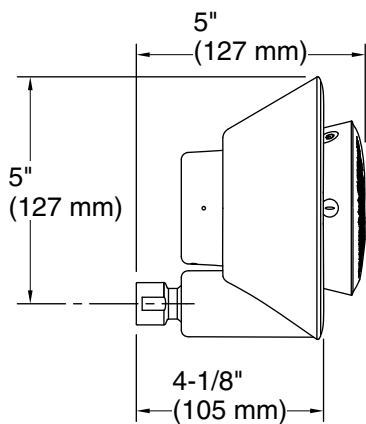

Technical Information

All product dimensions are nominal.

Power source:	Battery - DC, included
Amplifier channels:	1 at 10 W per channel
Charge time:	3 hours
Usage time:	9 hours
Bluetooth® range:	32.8 ft (0.8 m)
Bluetooth® version:	5.0
Max. Ambient temp:	140°F (60°C)

Showerhead/Body Spray:

Rated maximum flow:	1.75 gal/min (6.6 l/min)
Pressure:	80 psi (5.5 bar)

Notes

Install this product according to the installation instructions.

Follow local building electrical codes.

A Bluetooth® wireless device is required to stream music.

For use with automatic compensating valves rated at 1.50 gal/min (5.7 L./min) or less.