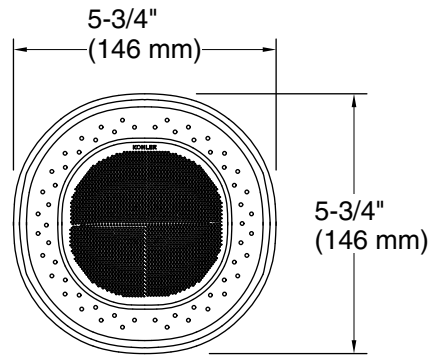

Technical Information

All product dimensions are nominal.

Power source:	Battery - DC, included
Amplifier channels:	1 at 10 W per channel
Charge time:	3 hours
Usage time:	9 hours
Bluetooth® range:	32.8 ft (0.8 m)
Bluetooth® version:	5.0
Max. Ambient temp:	140°F (60°C)

Showerhead/Body Spray:

Rated maximum flow:	1.75 gal/min (6.6 l/min)
Pressure:	80 psi (5.5 bar)

Notes

Install this product according to the installation instructions.

Follow local building electrical codes.

A Bluetooth® wireless device is required to stream music.

For use with automatic compensating valves rated at 1.50 gal/min (5.7 L./min) or less.