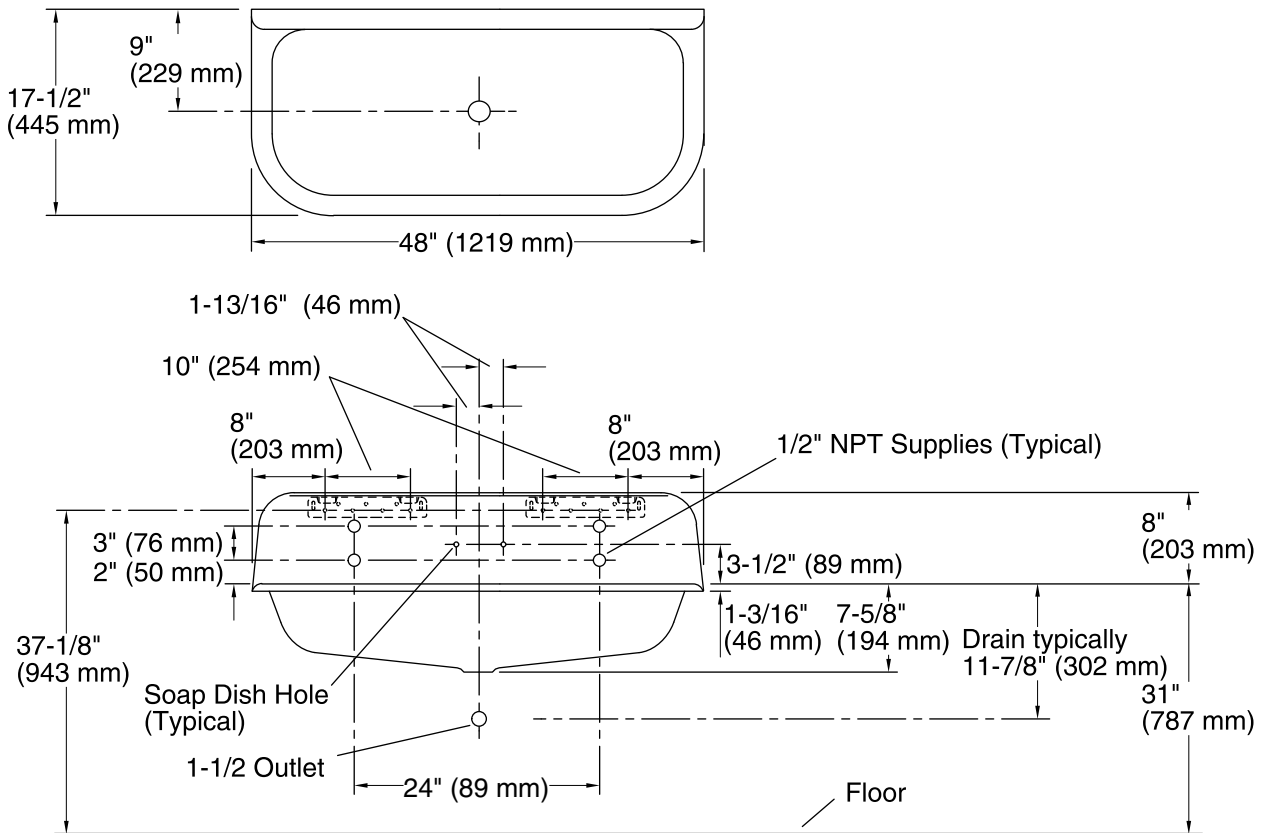

Technical Information

All product dimensions are nominal.

1. Bowl configuration: Single
   Installation: Wall-mount
   Bowl area (Only) Length: 44" (1118 mm)
   Width: 14" (356 mm)
   Water depth: 7" (178 mm)
   Number of deck holes: 4
   Faucet hole(s): 1-1/2" (38 mm)
   Soap/Lotion hole: 5/16" (8 mm)
   Drain hole: 2-1/8" (54 mm)

Notes

Install this product according to the installation instructions.