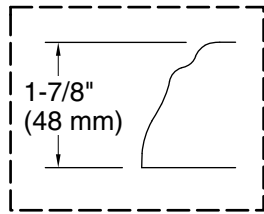

Included Components

Additional Components:
40" (1016 mm) cable

Codes/Standards

ASME A112.19.7/CSA B45.10
CSA B45.5/IAPMO Z124
ASTM E162
ASTM E662
UL 1795
CSA C22.2 No. 218.2

KOHLER® Hydrotherapy Components Five-Year Limited Warranty

Drop-in Rim Detail

Blower Control Access
20" (508 mm) W x 15" (381 mm) H

Required Electrical Service

Two dedicated circuits required.

Pump: 120 V, 15 A, 60 Hz
Heater: 120 V, 15 A, 60 Hz

Technical Information

All product dimensions are nominal.

Installation: Drop-in
Basin area, bottom: 42" x 27" (1067 mm x 686 mm)
Basin area, top: 54" x 30" (1372 mm x 762 mm)
Weight: 129 lbs (58.5 kg)
Minimum floor load: 44 lbs/ft² (214.8 kg/m²)
Water depth: 16" (406 mm)
Water capacity: 81 gal (306.6 L)
Electrical component rating: Pump: 120 V, 7 A, 60 Hz
Heater: 120 V, 12 A, 60 Hz