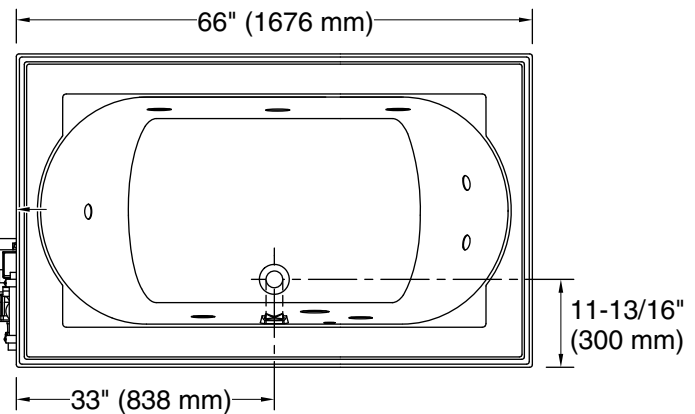

Included Components

Additional Components:
40" (1016 mm) cable

Codes/Standards

ASME A112.19.7/CSA B45.10
CSA B45.5/IAPMO Z124
ASTM E162
ASTM E662
UL 1795
CSA C22.2 No. 218.2

KOHLER® Hydrotherapy Components Five-Year Limited Warranty

Drop-in Rim Detail

Blower Control Access
20" (508 mm) W x 15" (381 mm) H

Required Electrical Service

Two dedicated circuits required.

Pump: 120 V, 15 A, 60 Hz
Heater: 120 V, 15 A, 60 Hz

Technical Information

All product dimensions are nominal.

Installation: Drop-in
Basin area, bottom: 42" x 27" (1067 mm x 686 mm)
Basin area, top: 54" x 30" (1372 mm x 762 mm)
Weight: 129 lbs (58.5 kg)
Minimum floor load: 44 lbs/ft² (214.8 kg/m²)
Water depth: 16" (406 mm)
Water capacity: 81 gal (306.6 L)
Electrical component rating: Pump: 120 V, 7 A, 60 Hz
Heater: 120 V, 12 A, 60 Hz