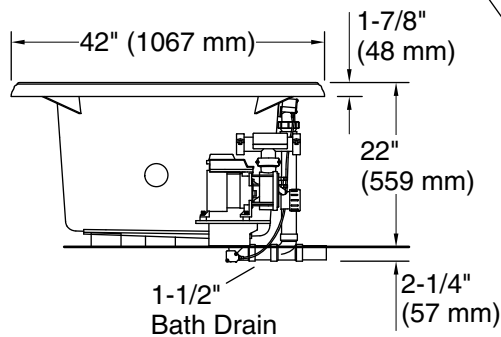

Included Components

Additional Components:
40" (1016 mm) cable

Codes/Standards

ASME A112.19.7/CSA B45.10
CSA B45.5/IAPMO Z124
ASTM E162
ASTM E662
UL 1795
CSA C22.2 No. 218.2

KOHLER® Hydrotherapy Components Five-Year Limited Warranty

Drop-in Rim Detail

Blower Control Access
20" (508 mm) W x 15" (381 mm) H

Required Electrical Service

Two dedicated circuits required.

Pump: 120 V, 15 A, 60 Hz
Heater: 120 V, 15 A, 60 Hz

Technical Information

All product dimensions are nominal.

Installation: Drop-in
Basin area, bottom: 42" x 27" (1067 mm x 686 mm)
Basin area, top: 54" x 30" (1372 mm x 762 mm)
Weight: 129 lbs (58.5 kg)
Minimum floor load: 44 lbs/ft² (214.8 kg/m²)
Water depth: 16" (406 mm)
Water capacity: 81 gal (306.6 L)
Electrical component rating: Pump: 120 V, 7 A, 60 Hz
Heater: 120 V, 12 A, 60 Hz

Notes

Measure your actual product for rough-in details.

Install this product according to the installation instructions.

The hot water supply should be 70% of the capacity of the bath or greater. Installations will vary.