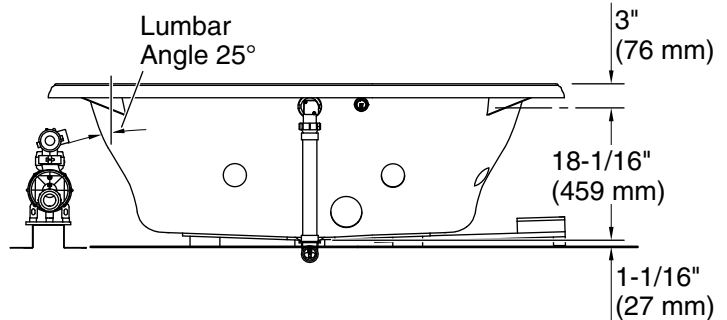

Drop-in Rim Detail

Blower Control Access
20" (508 mm) W x 15" (381 mm) H

Required Electrical Service

Two dedicated circuits required.

Pump: 120 V, 15 A, 60 Hz
Heater: 120 V, 15 A, 60 Hz

Technical Information

All product dimensions are nominal.

Installation: Drop-in
Basin area, bottom: 42" x 27" (1067 mm x 686 mm)
Basin area, top: 54" x 30" (1372 mm x 762 mm)
Weight: 129 lbs (58.5 kg)
Minimum floor load: 44 lbs/ft² (214.8 kg/m²)
Water depth: 16" (406 mm)
Water capacity: 81 gal (306.6 L)
Electrical component rating: Pump: 120 V, 7 A, 60 Hz
Heater: 120 V, 12 A, 60 Hz