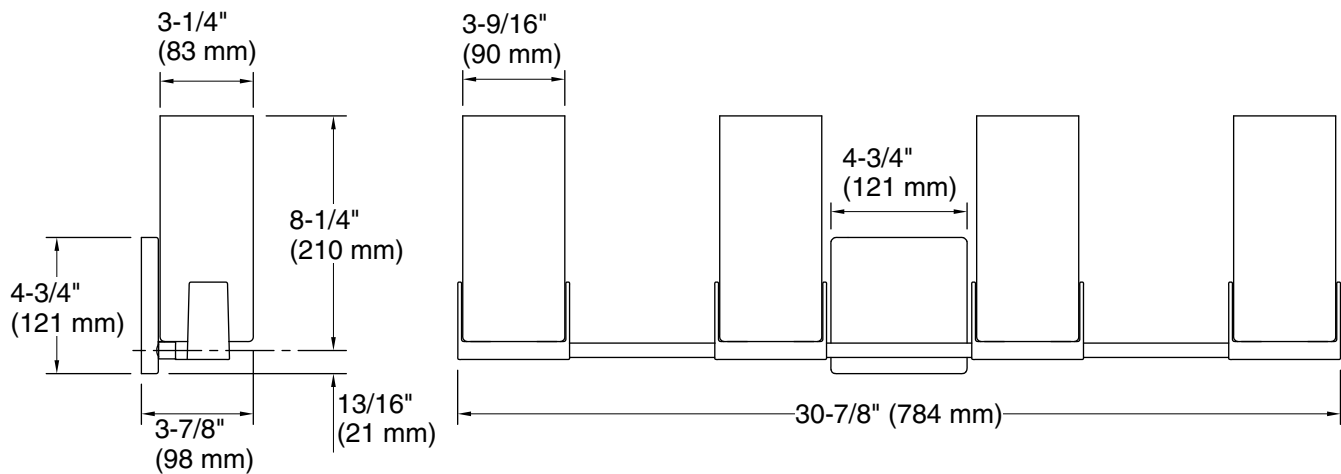

Required Electrical Service

One circuit required.

120 V, 2 A

Notes

Install this product according to the installation instructions.

Technical Information

All product dimensions are nominal.

Material: Glass, Steel, Aluminum, Zinc

Number of Lights: 4

Lighting Type: Socket-based

Socket Type: E-26 Medium

Number of Shades: 4

Shade Type: Frosted Glass

Hanging Type: Non-hanging