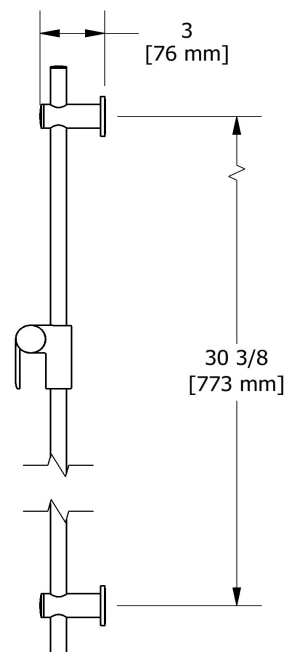

Shower rail without hand shower

4862

## Specifications

### Descriptions

- Easy-Glide left cursor
- Ø19 mm (¾") slide bar

### Available colors

- C : Chrome
- BN : Brushed Nickel (PVD)
- PN : Polished Nickel (PVD)

Sizes, models and finishes may differ from those presented.