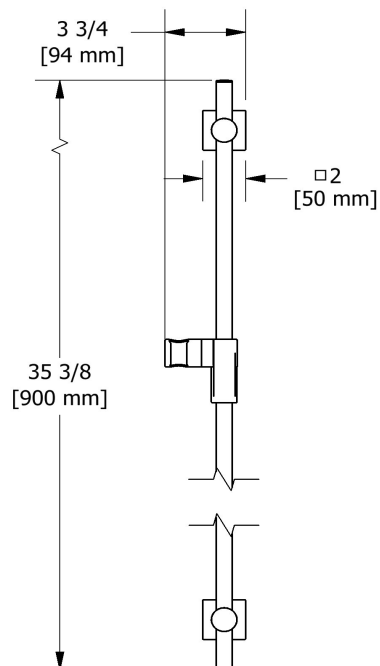

Shower rail without hand shower

4862

## Specifications

### Descriptions

- Easy-Glide left cursor
- Ø19 mm (¾") slide bar

### Available colors

- C : Chrome
- BN : Brushed Nickel (PVD)
- PN : Polished Nickel (PVD)

Sizes, models and finishes may differ from those presented.