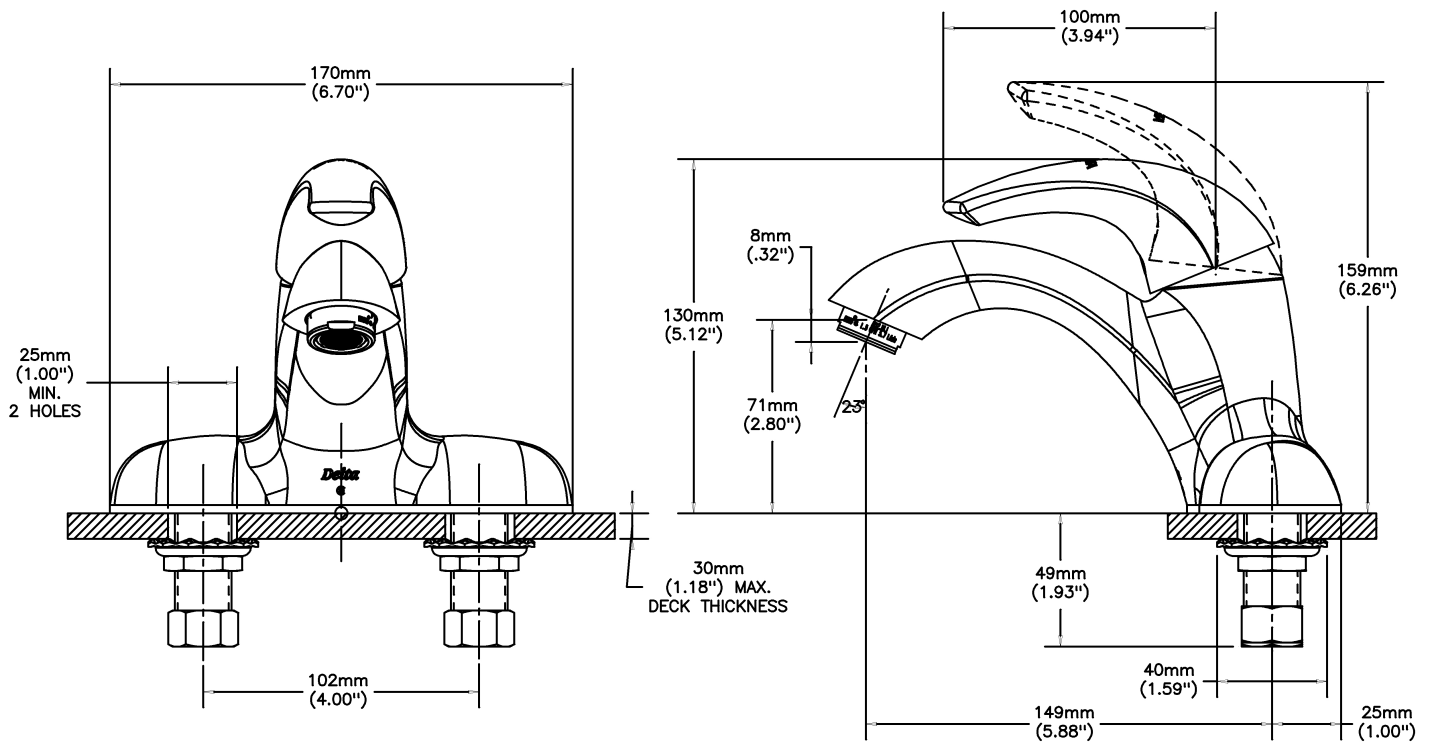

Lavatory Faucets

102mm (4") Centerset with Open Grid Strainer (No Pop-up hole)

Model No: 22C401

COMPLIES WITH:

- CSA certified
- Verified compliant with 0.25% weighted average Pb content regulations
- Complies to ASME A112.18.1/CSA B125.1
- Complies to ASME A112.18.6 for Flex Connector Models
- ♿ Indicates compliance to ICC/ANSI A117.1
- (Contact Delta Representative for State and/or Local Approvals)

NOTES:

CA/VT Compliance:

This COMPLETE SERIES is ONLY available as CA/VT Compliant product as of June 8, 2009.

The Product Numbers have NOT changed.

(Dimensional drawing on following page)

SPECIFICATION:

- CAST BRASS
- Ceramic cartridge with rotational limit stop
- Metal hold-down package
- Colour coded plug button on handle for hot/cold identification
- Chrome Finish
- Outlet: Vandal Resistant outlet (wrench flats) 1.5 USGPM (5.7L/min)
- Handle#: 1 - Vandal Resistant 89mm(3 1/2") lever handle - ADA compliant-colour indexed

OPERATION:

- Not Available

Delta reserves the right (1) to make changes to specifications and materials, and (2) to change or discontinue models, both without notice or obligation. Dimensions are for reference. Measurement may vary plus or minus 6mm(0.25"). Mounting locations are suggested only. Check with local codes for requirements in your area. This spec was produced July 24, 2018.

INLET FOR 3/8" OR 1/2" FLEXIBLE RISER
OR 1/2-14 NPSM COUPLING NUT (NOT SUPPLIED)

Delta reserves the right (1) to make changes to specifications and materials, and (2) to change or discontinue models, both without notice or obligation. Dimensions are for reference. Measurement may vary plus or minus 6mm(0.25"). Mounting locations are suggested only. Check with local codes for requirements in your area. This spec was produced July 24, 2018.