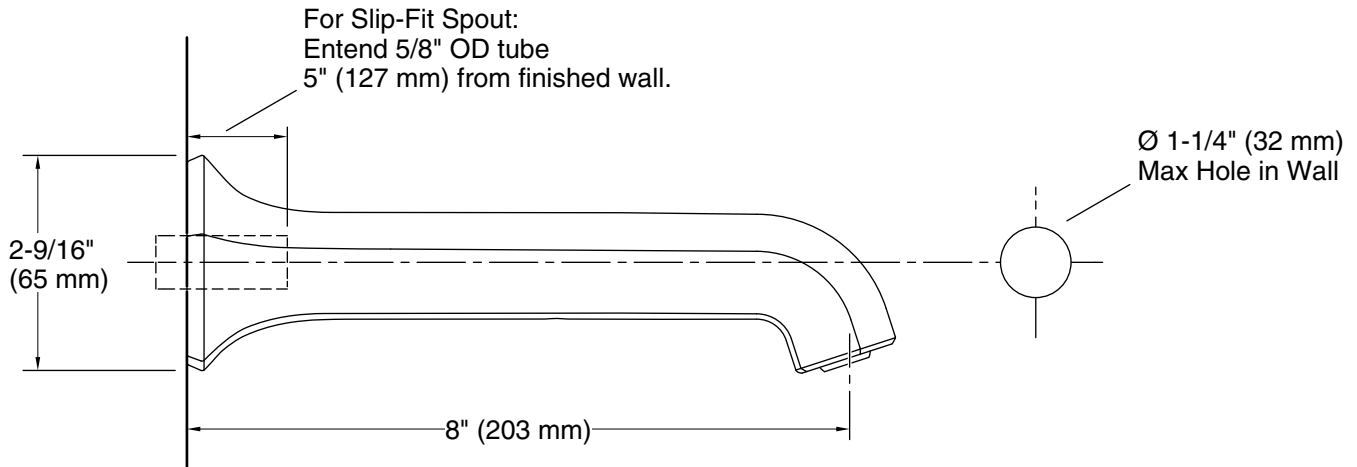

Features

- 8" non-diverter bath spout with slip-fit connection
- 1-1/2" max hole diameter
- Part of the Occasion bathroom faucet and accessory collection
- Diverter valve sold separately

Material

- Premium metal construction for durability and reliability
- KOHLER® finishes resist corrosion and tarnishing

Installation

- Wall-mount

Recommended Products/Accessories

- K-23723 Faucet cleaner
- K-27412 Towel ring
- K-27413 Pivoting toilet paper holder

Codes/Standards

ASME A112.18.1/CSA B125.1

KOHLER® Faucet Lifetime Limited Warranty

Technical Information

All product dimensions are nominal.

Drain included: No