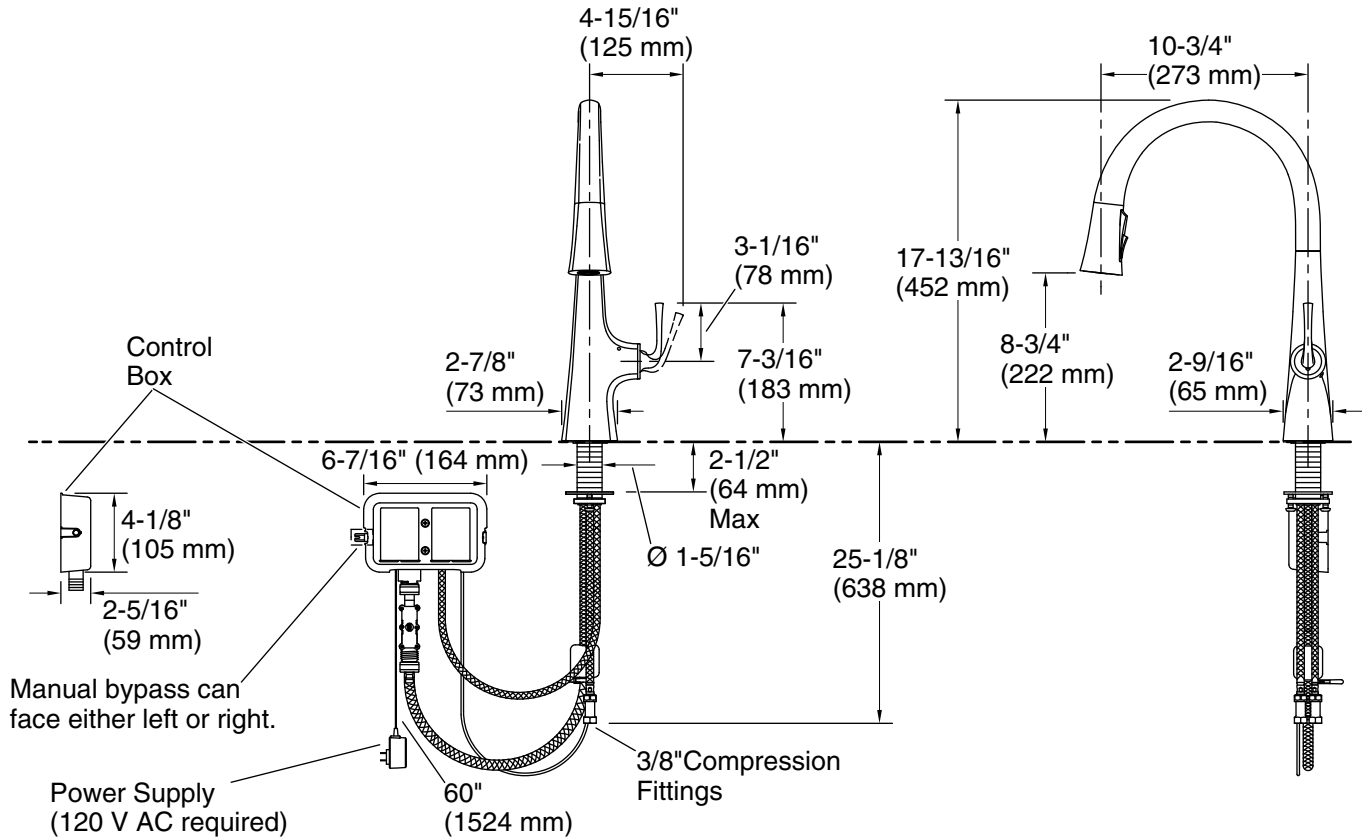

Color	Code	Description
	CP	Polished Chrome
	VS	Vibrant® Stainless
	BL	Matte Black

Technical Information

All product dimensions are nominal.

Faucet:

Flow rate: 1.5 gal/min (5.7 l/min)

Drain included: No

Notes