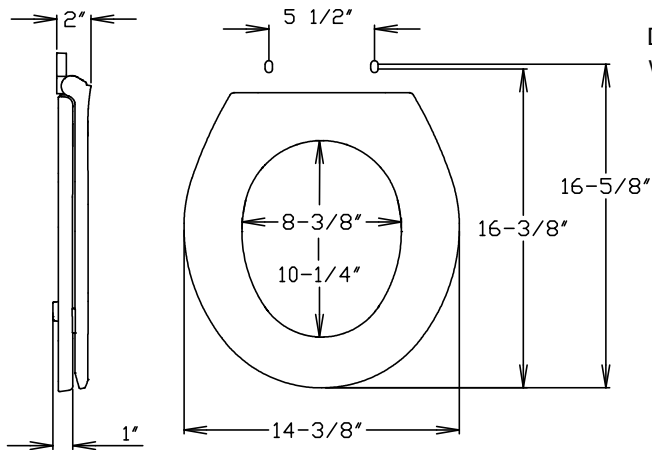

SafetyClose Round Residential

3700SC

DETAILS

Closed front with cover for regular bowl.
Top-mounted, heavy-duty hinge with
Safety Close feature.

Standard Features:

- Touch-release action
- Scratch-resistant finish
- Ergonomic contour fit
- Impact absorbing hinges
- Integrally-molded, permanent and sanitary color-keyed bumpers
- Corrosion-free hardware
- Withstands cleansers, strong chemicals

Dimensions shown are nominal and may vary within a range of tolerance.

SafetyClose

Touch-release action

www.centoco.com

Centoco Customer Service: Canada 519-948-2300 • U.S. 1-800-265-3666