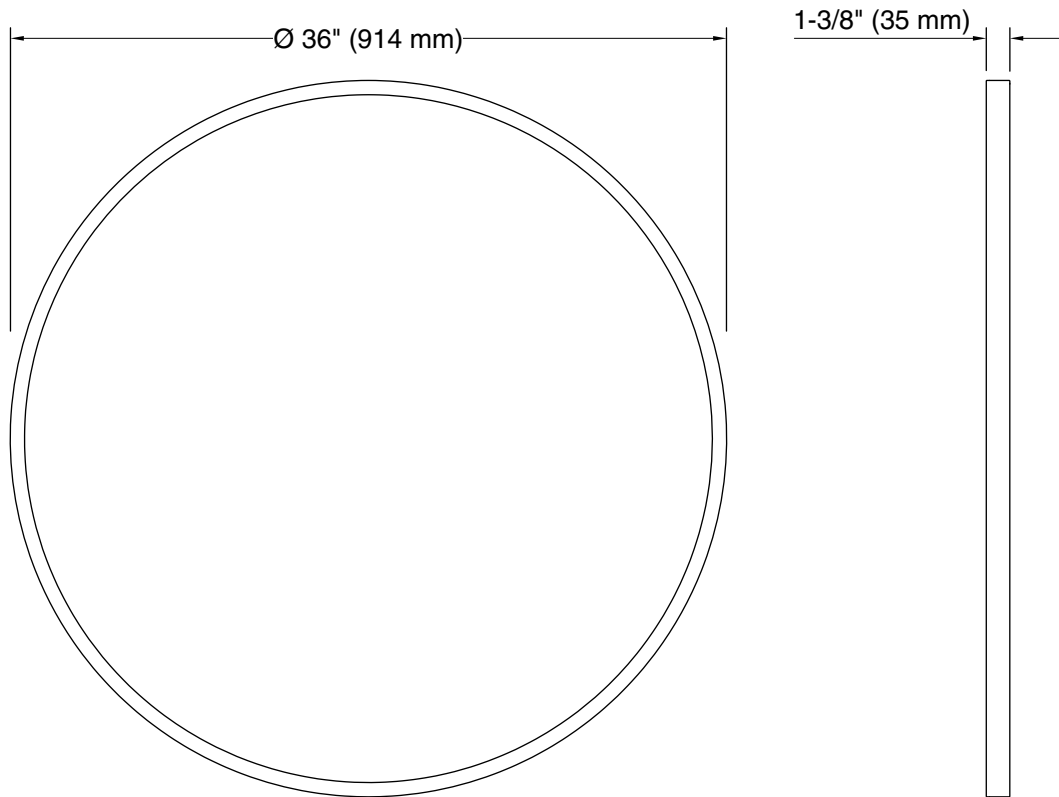

Color	Code	Description
	BNL	Brushed Nickel
	CPL	Polished Chrome
	BLL	Matte Black

Technical Information

All product dimensions are nominal.

Notes

Install this product according to the installation instructions.