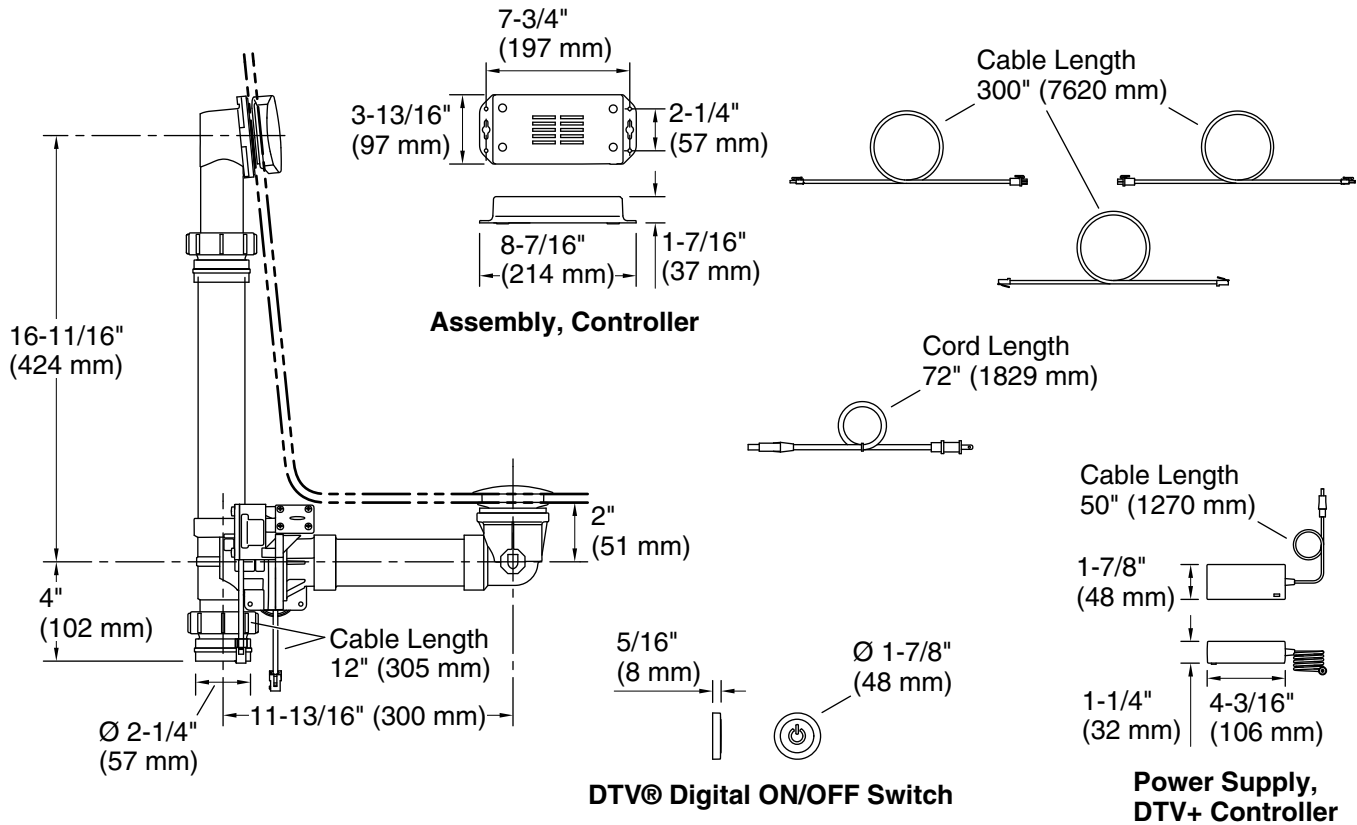

Technical Information

All product dimensions are nominal.

Drain included: Yes

Notes

Install this product according to the installation guide.