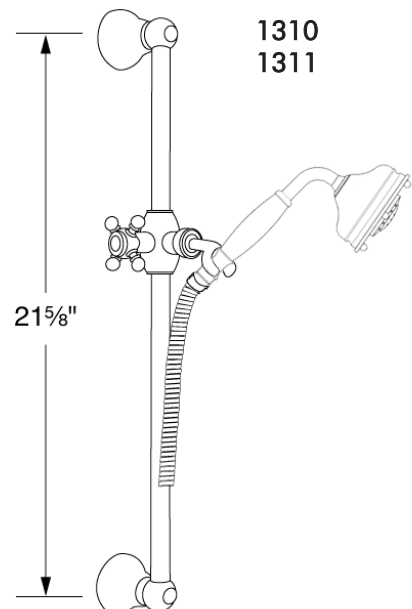

3-Function Handshower/Hose/Bar/Outlet Set

ROHL Shower Collection

1310 — (Handshower set with Resin Handle)

1311 — (Handshower set with Brass Handle)

1151/8 — (Handshower only with Brass Handle)

1150/8 — (Handshower only with Resin Handle)

FEATURES

1310 (Resin Handle) — set

1311 (Brass Handle) — set

- 1200 or 1201– Brass sliding rail
- 1150/8 or 1151/8 – Brass straight shower with 5 jets with check valve and flow restrictor
- 16295 – Double spiral brass flexible hose 59"
- 1295 – Brass round wall outlet

1151/8 (Brass Handle) — Handshower only

1150/8 (Resin Handle) — Handshower only

- All brass construction
- 3-function spray patterns
 - Classic Spray
 - Champagne
 - Massage
- 1/2" male connection
- 2.0 GPM

1150/8
1151/8

1310
1311