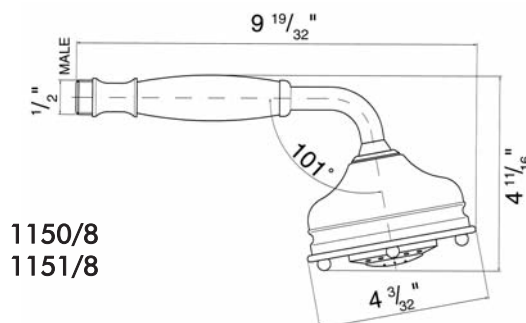

1150/8
1151/8