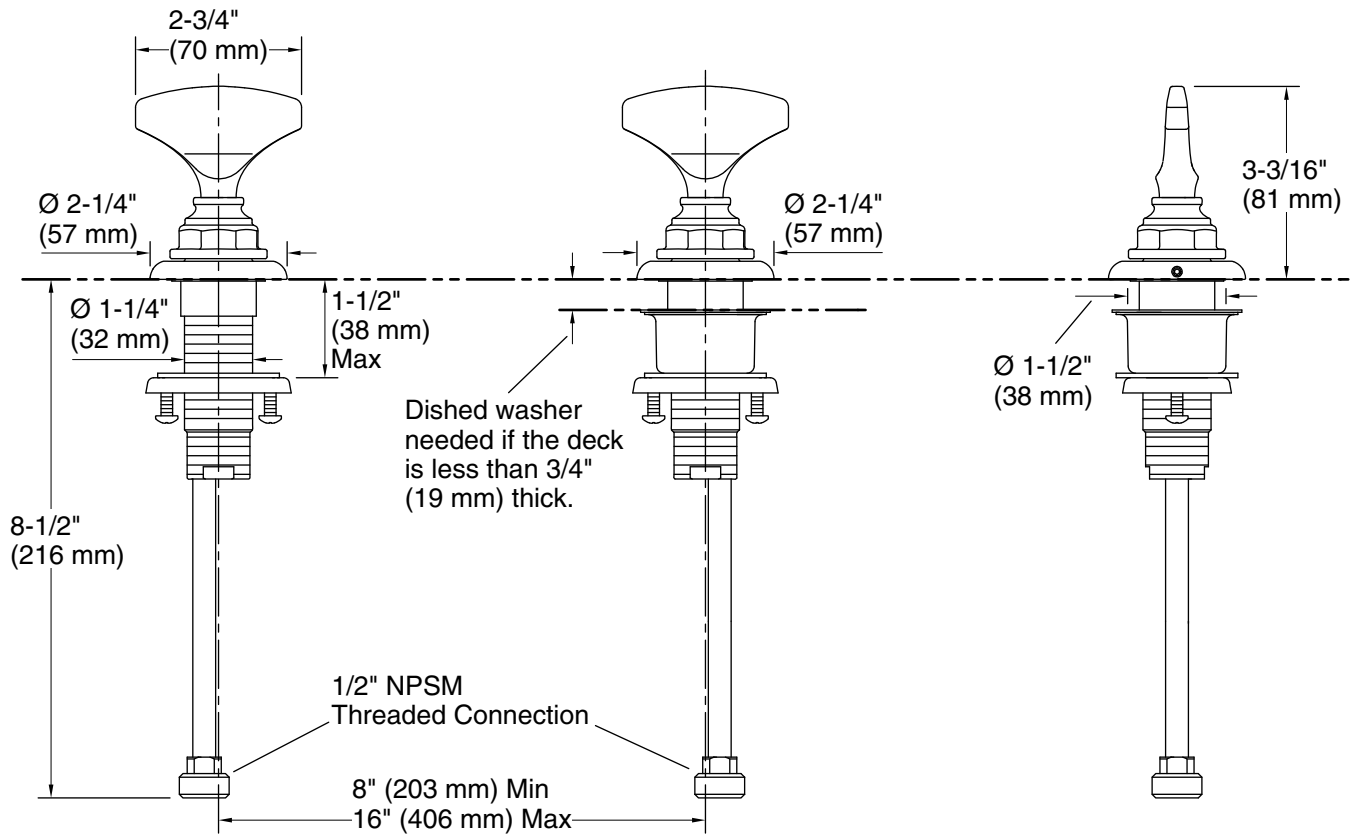

Technical Information

All product dimensions are nominal.

Notes

Install this product according to the installation instructions.

ADA compliant when installed to the specific requirements of these regulations.