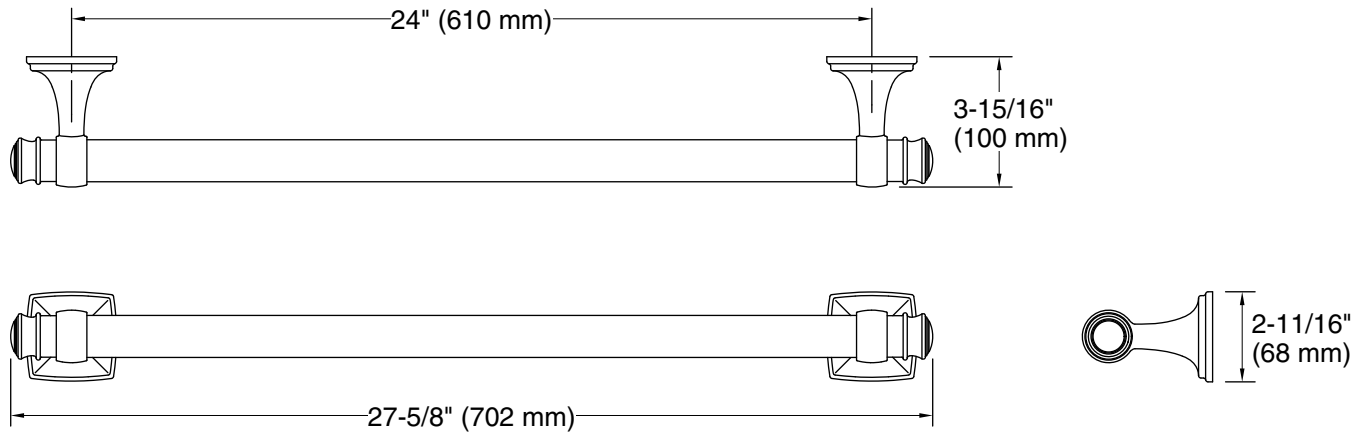

Technical Information

All product dimensions are nominal.

Installation Type: Wall-mount

Material: Zinc

Notes

Measure your actual product for roughing-in details.

WARNING: Risk of personal injury. The wall plates on the grab bar must be mounted to a brace between the wall studs. This will ensure that the weight of the user is adequately supported.