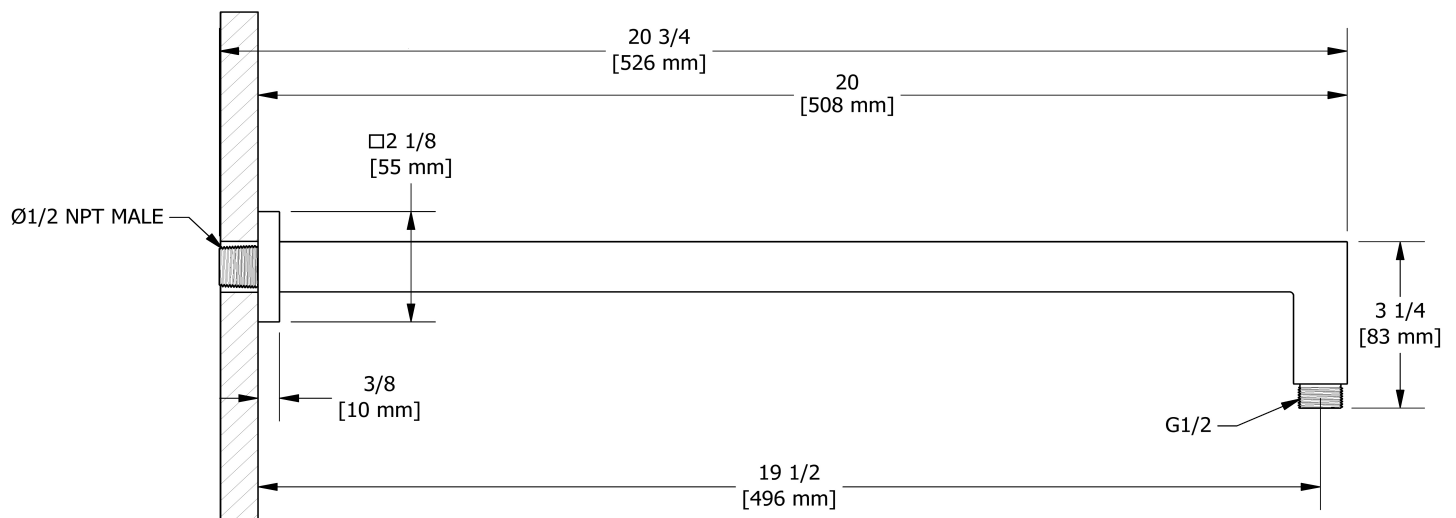

50 cm (20'') square shower arm
547

Specifications

Descriptions

- Square flange
- 1/2" inlet male NPT

Available colors

- C : Chrome
- BN : Brushed Nickel (PVD)

Sizes, models and finishes may differ from those presented.