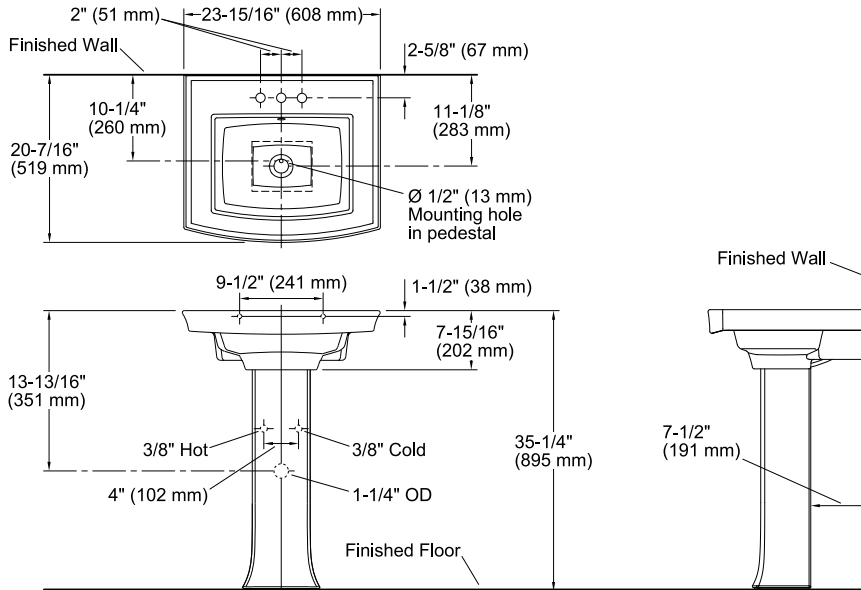

### Features

- 4" (102 mm) centerset faucet holes.
- Classic rectangular basin.
- Overflow drain.
- Combination consists of the K-2358-4 basin and the K-2357 pedestal.
- Coordinates with other products in the Archer collection.

## Technical Information

All product dimensions are nominal.

Bowl configuration: Single

Installation: Pedestal

Bowl area (Only): Length: 16-1/4" (413 mm)  
Width: 11-15/16" (303 mm)  
Water depth: 4" (102 mm)

Number of deck holes: 3

Faucet hole spacing: 4" (102 mm)

Faucet hole(s): 1-1/4" (32 mm)

Drain hole: 1-3/4" (44 mm)