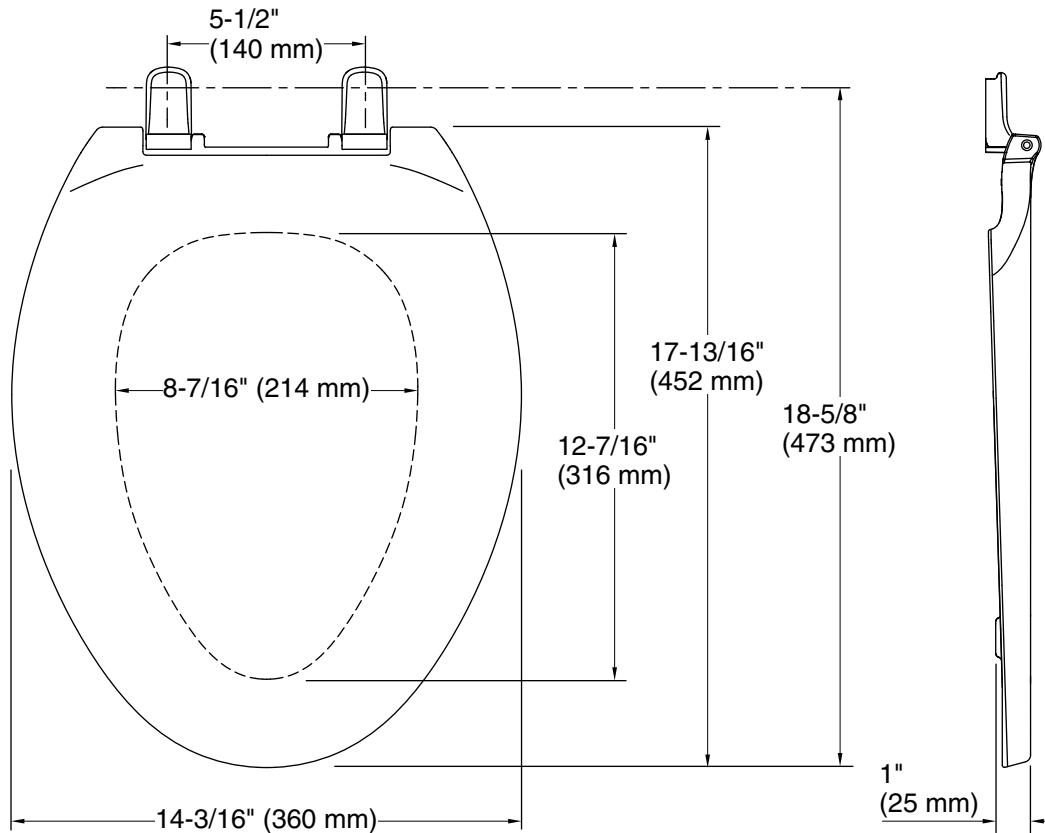

Technical Information

All product dimensions are nominal.

Seat shape type: Elongated
Seat front type: Closed-front
Seat-mounting holes: 5-1/2" (140 mm)

Notes

Install this product according to the installation guide.