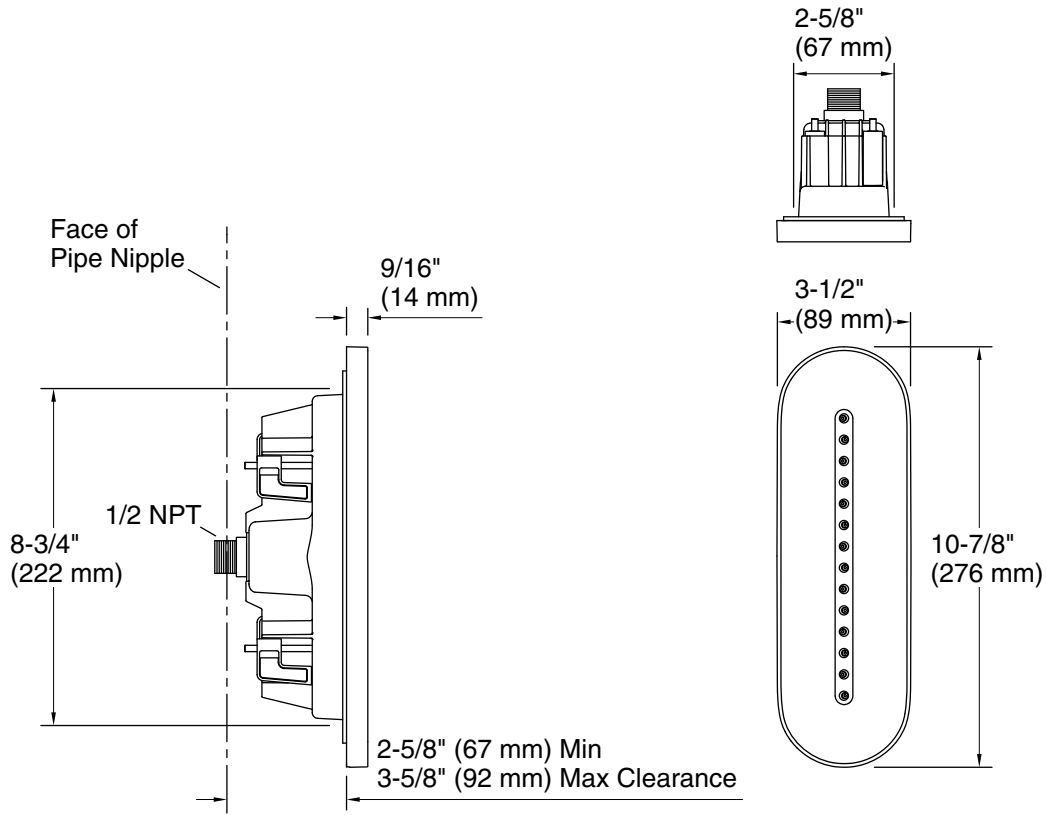

Features

- Oblong single-function linear body spray delivers 14 twirling Deep Massage streams, targeting sore muscles to ease away aches and pains
- MasterClean™ sprayface features an easy-to-clean surface that withstands mineral buildup and maximizes spray performance
- Low-profile design complements any decor
- 2.5 gpm (9.5 lpm) maximum flow rate at 45 psi (3.1 bar)
- 1/2" NPT connection

Material

- Durable material construction
- KOHLER® finishes resist corrosion and tarnishing

Installation

- Semi-recessed into wall

Recommended Products/Accessories

K-23723 Faucet cleaner

Codes/Standards

ASME A112.18.1/CSA B125.1
DOE - Energy Policy Act 1992
IAPMO Certification

Technical Information

All product dimensions are nominal.

Drain included: No

Notes

Install this product according to the installation instructions.