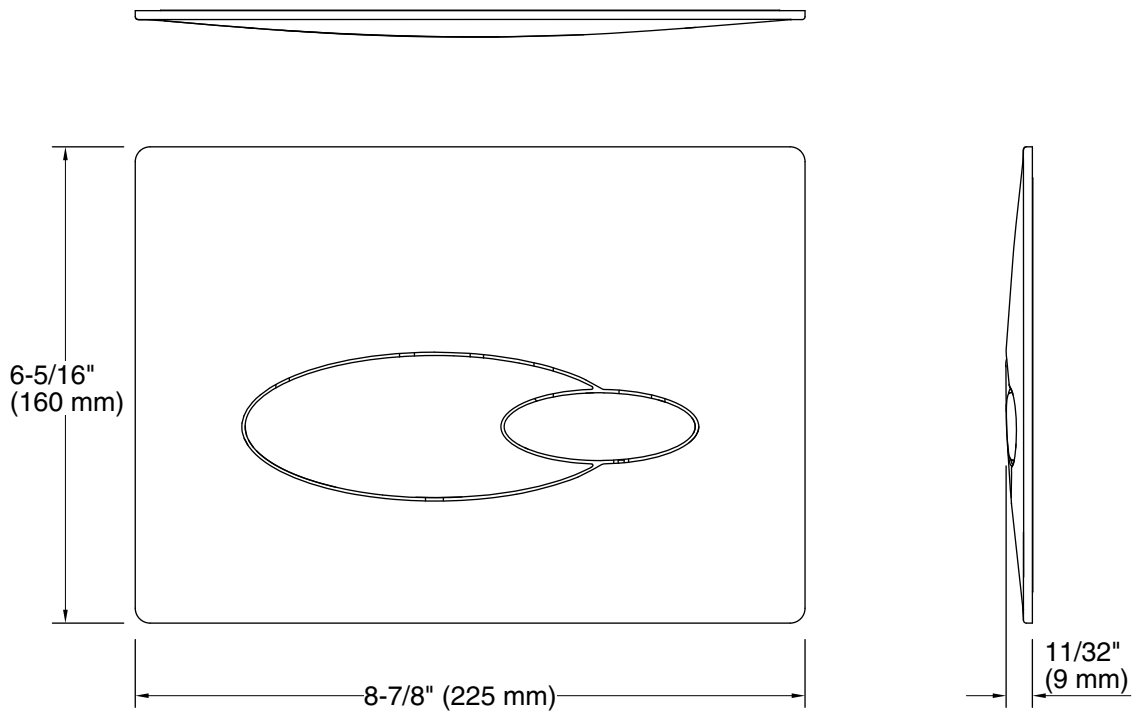

Droplet® Flush Actuator Plate K-4177

Features

- For use with the K-18829 2" x 4" in-wall tank and carrier system.
- Dual-flush actuator offers a choice of 0.8 or 1.6 gpf (3.0 or 6.0 lpf).
- Large flush actuator plate opening can be removed for easy access to inner tank.

For the most current Specification Sheet, go to www.kohler.com.

9-2-2020 15:57 - US/CA

THE BOLD LOOK
OF **KOHLER**®

Technical Information

All product dimensions are nominal.

Material: Plastic