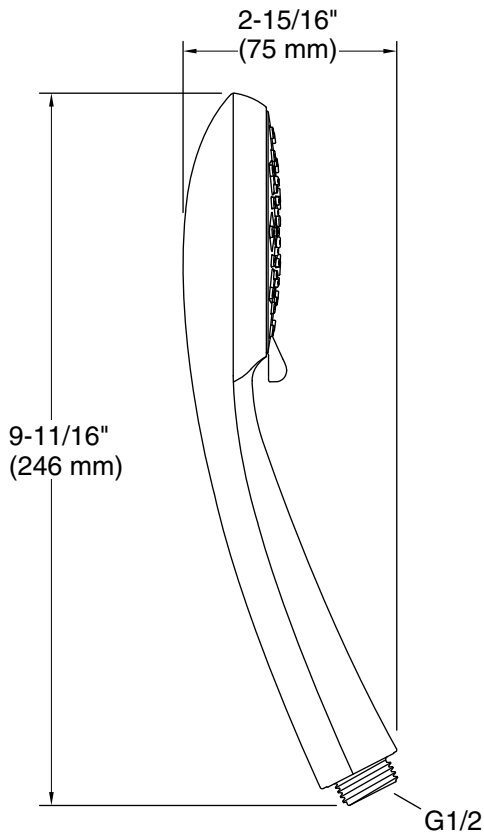

Features

- Advanced spray engine provides three alternate experiences: wide coverage, intense drenching, and targeted spray
- Wide coverage spray produces an encompassing spray for everyday use
- Intense drenching spray delivers a forceful spray ideal for rinsing shampoo from hair
- Targeted spray is a focused stream for targeting sore muscles or use as a utility spray
- Thumb tab allows for a smooth transition between sprays
- MasterClean™ sprayface features an easy-to-clean surface that withstands mineral buildup
- 2.5 gpm (9.5 lpm) maximum flow rate at 45 psi (3.1 bar)
- Requires K-8593, K-9514, K-45981, or K-45982 shower hose (sold separately)

Color	Code	Description
	CP	Polished Chrome
	BN	Vibrant® Brushed Nickel

Technical Information

All product dimensions are nominal.

Handshower:

Rated maximum flow:	2.5 gal/min (9.5 l/min)
Pressure:	45 psi (3.1 bar)