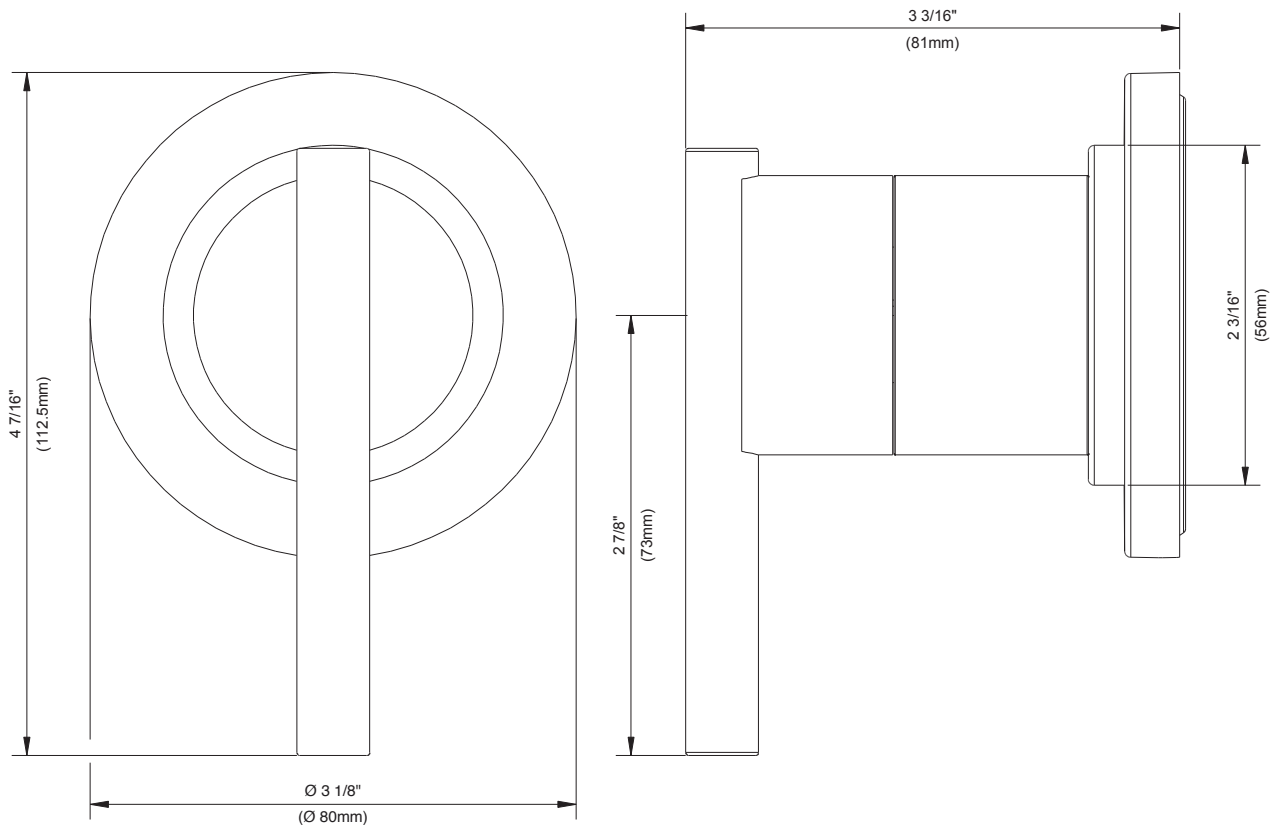

**SPECIFICATIONS**

**Features/Benefits**

- Can Be Used as Trim Only for 3/4" Volume Control or 1/2" Shower Diverter, 3-Port/ 2-Outlet or 4-Port/ 3-Outlet
- Requires 3/4" Volume Control Valve, D135300BT, or Single Handle 4 Position Diverter Valve, D130510BT, or Single Handle 3 Position Diverter Valve, D130515BT, or Single Handle 8 Position Diverter Valve, D130010BT, Sold Separately
- Deep Wall Extension Kit, D130011B, Sold Separately
- Includes Escutcheon and Control Handle Assembly

**Available Color/Finishes**

*Color tiles intended for reference only.*

Color	Code	Description
		Chrome
	BN	Brushed Nickel
	BS	Satin Black
	BB	Brushed Bronze

**Standards & Certifications**

ASME A112.18.1/CSA B125.1  
ADA for lever handle control