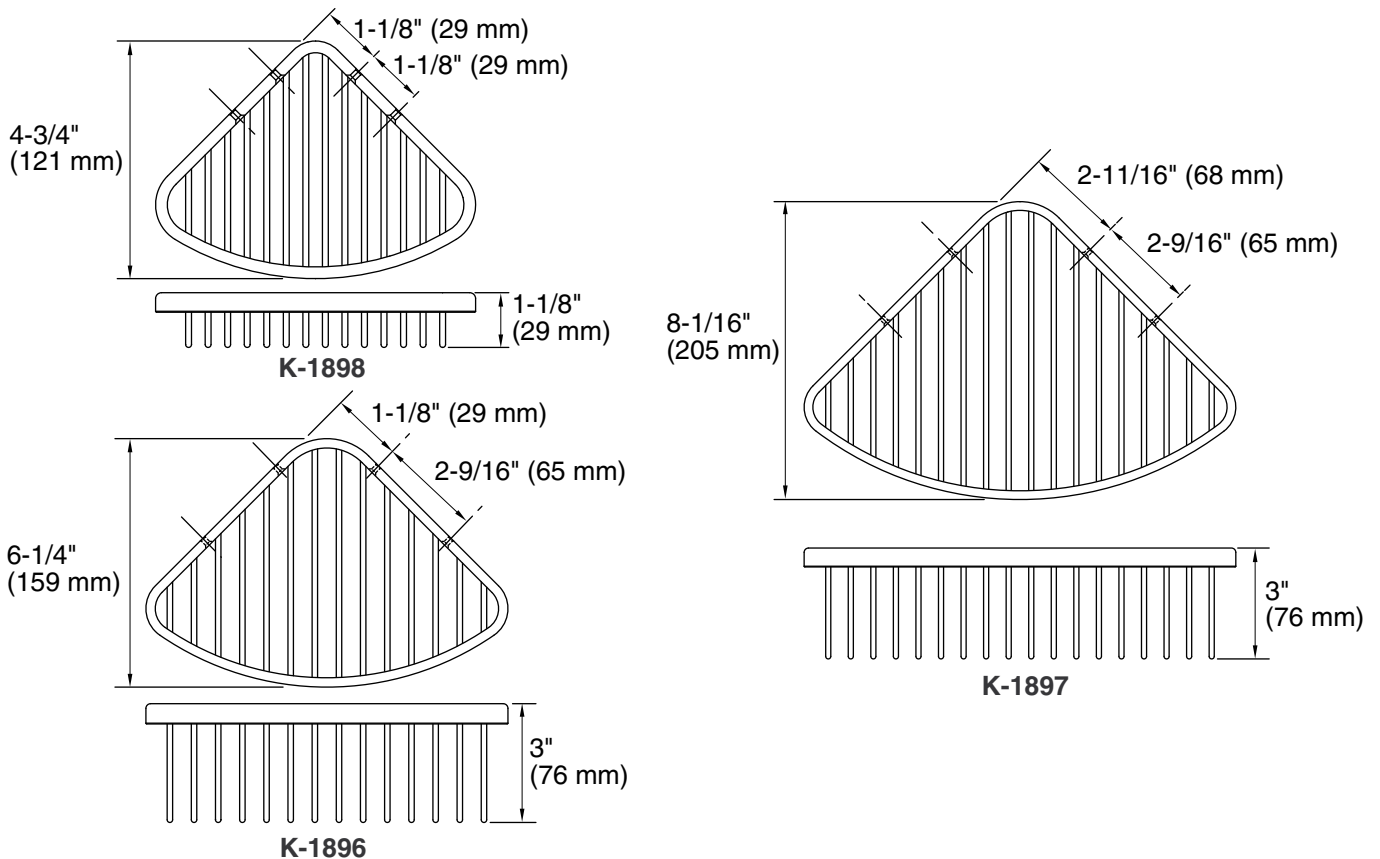

**Features**

- Metal construction: stainless steel
- For corner installation
- Available in three sizes
- Includes mounting hardware

**Codes/Standards Applicable**

Specified model meets or exceeds the following:

**PRODUCT SPECIFICATION**

Shower basket shall be made of metal construction: stainless steel. Product shall be for corner installation and be available in three sizes. Product shall include mounting hardware. Product shall be Kohler Model K-\_\_\_\_-S.

Install this product following the installation instructions provided.

**NOTICE:** Do not mount the screws (provided) for the shower basket to a hollow wall. The screws must be attached to ceramic tile or cement board.

**NOTICE: If mounting on ceramic tile:** Do not position the screw locations of the shower basket on a grout line.