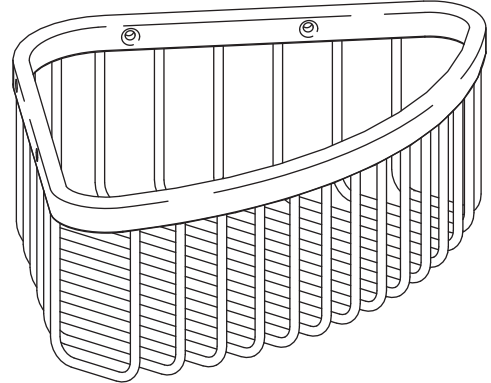

**Features**

- Metal construction: stainless steel
- For corner installation
- Available in three sizes
- Includes mounting hardware

**Codes/Standards Applicable**

Specified model meets or exceeds the following:

- None applicable

**SHOWER BASKET**  
**K-1896**  
**ALSO K-1897, K-1898**

**Colors/Finishes**

- S: Polished Stainless Steel

**Specified Model**

| Model  | Description                    | Color/Finish               |
|--------|--------------------------------|----------------------------|
| K-1896 | Shower basket – medium (shown) | <input type="checkbox"/> S |
| K-1897 | Shower basket – large          | <input type="checkbox"/> S |
| K-1898 | Shower basket – small          | <input type="checkbox"/> S |

**PRODUCT SPECIFICATION**

Shower basket shall be made of metal construction: stainless steel. Product shall be for corner installation and be available in three sizes. Product shall include mounting hardware. Product shall be Kohler Model K-\_\_\_\_-S.