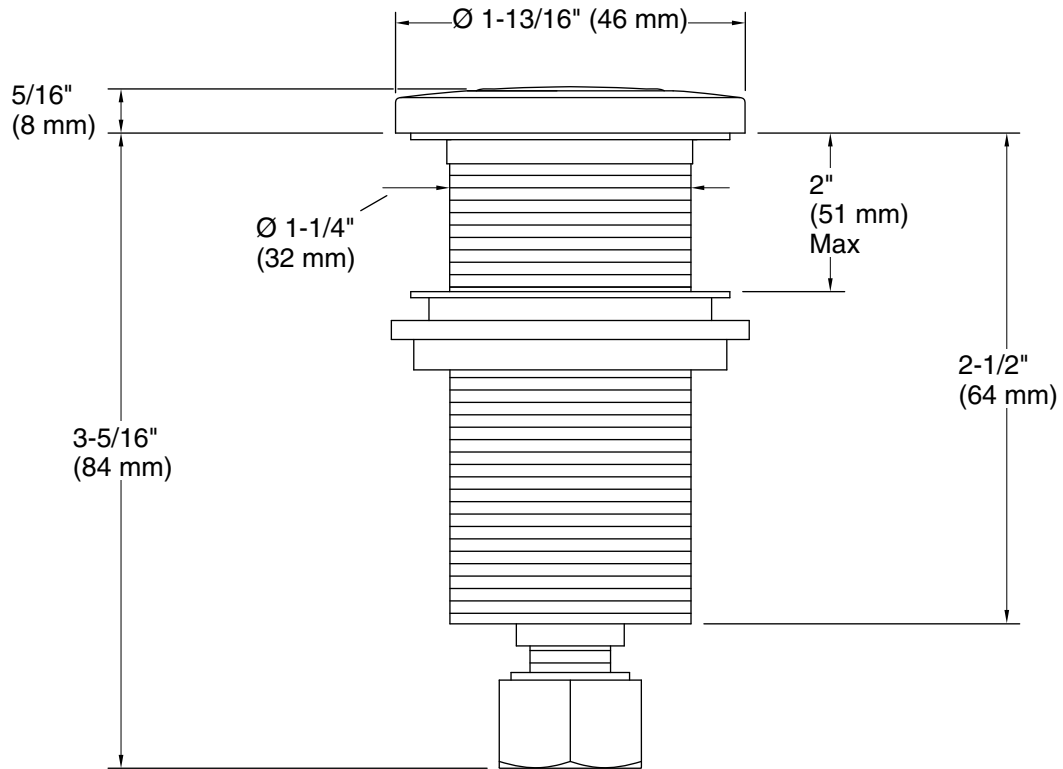

## Technical Information

All product dimensions are nominal.

Installation Type: Deck-mount

Material: Brass/Plastic