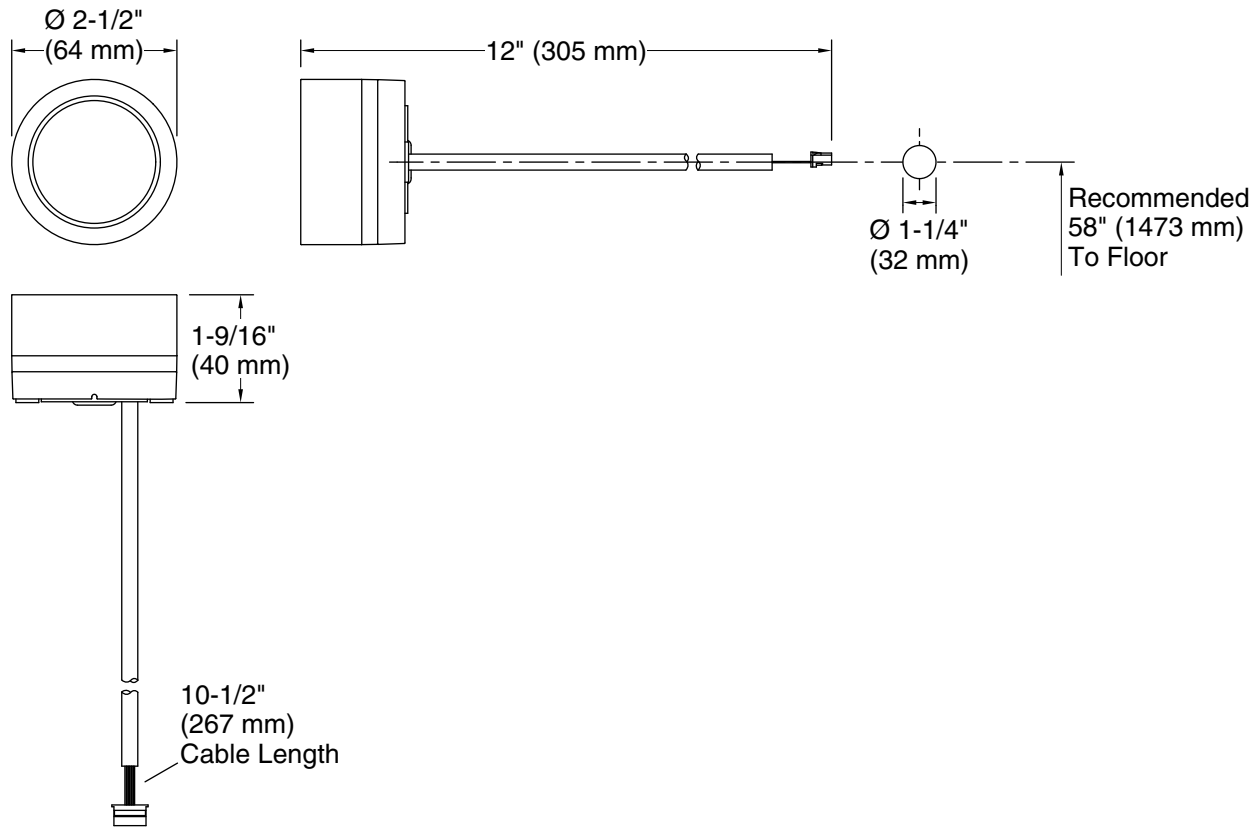

Technical Information

All product dimensions are nominal.

Drain included:	No
Bluetooth® range:	32 ft (0.8 m)
Bluetooth® version:	4.1
Max. Ambient temp:	140°F (60°C)
Min. Operating temp:	86°F (30°C)
Max. Operating temp:	120°F (48.9°C)
Max. Relative humidity condensing:	100%

Notes

Install this product according to the installation instructions.