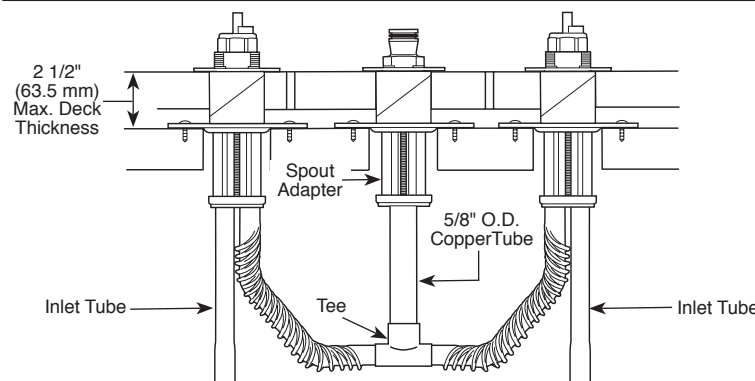

### Finished Deck (Thick Tile) Installation

- R62707 (Case Qty. 3)
- Two Handle Roman Tub Rough-In Kit
- Flexible Deck or Ledge Mount
- Adjustable Rough-In for Thin or Thick Deck Installations
- Installed Before Mud and tile Applied in Thick Deck Situation
- Three Hole Installation
- 16" (406 mm) Maximum Widespread (without using additional tubing)
- Temperature and Volume Controlled with Handles
- Trim Kit Must Also be Ordered to Complete Installation

### STANDARD SPECIFICATIONS

- Washerless ceramic valves.
- Three hole installation.
- 5/8" O.D. copper supply inlet tubes.
- 5/8" O.D. corrugated copper supply outlet tubes.
- Widespread 16" (406 mm) maximum centers without using additional tubing.
- Flexible deck or ledge mount installation.
- Solid fabricated brass end valves and spout body.
- Control mechanism shall be of the rotating cylinder type with ceramic plate and 180° rotation, with replaceable ceramic seats operating in stainless steel lined sockets.
- Hot and cold stems are interchangeable.
- Temperature and volume controlled with handles.
- All operating parts shall be replaceable from the top.
- ◆ **NOTE: Trim kit must also be ordered to complete installation. Refer to separate trim kit specifications to determine the best rough-in kit and handle spacing for your situation. Spacing could be 8" - 16" (203 mm - 406 mm).**