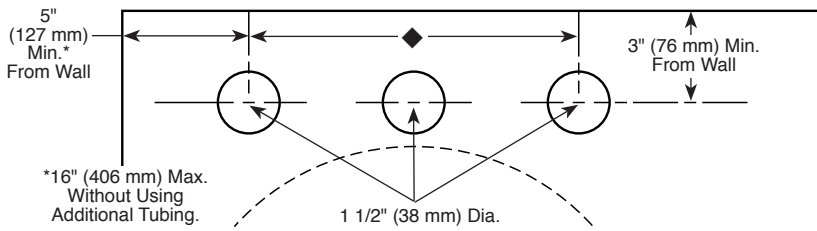

### Finished Deck (Thick Tile) Installation

- R62707 (Case Qty. 3)
- Two Handle Roman Tub Rough-In Kit
- Flexible Deck or Ledge Mount
- Adjustable Rough-In for Thin or Thick Deck Installations
- Installed Before Mud and tile Applied in Thick Deck Situation
- Three Hole Installation
- 16" (406 mm) Maximum Widespread (without using additional tubing)
- Temperature and Volume Controlled with Handles
- Trim Kit Must Also be Ordered to Complete Installation

### STANDARD SPECIFICATIONS

- Washerless ceramic valves.
- Three hole installation.
- 5/8" O.D. copper supply inlet tubes.
- 5/8" O.D. corrugated copper supply outlet tubes.
- Widespread 16" (406 mm) maximum centers without using additional tubing.
- Flexible deck or ledge mount installation.
- Solid fabricated brass end valves and spout body.
- Control mechanism shall be of the rotating cylinder type with ceramic plate and 180° rotation, with replaceable ceramic seats operating in stainless steel lined sockets.
- Hot and cold stems are interchangeable.
- Temperature and volume controlled with handles.
- All operating parts shall be replaceable from the top.
- ◆ **NOTE: Trim kit must also be ordered to complete installation. Refer to separate trim kit specifications to determine the best rough-in kit and handle spacing for your situation. Spacing could be 8" - 16" (203 mm - 406 mm).**