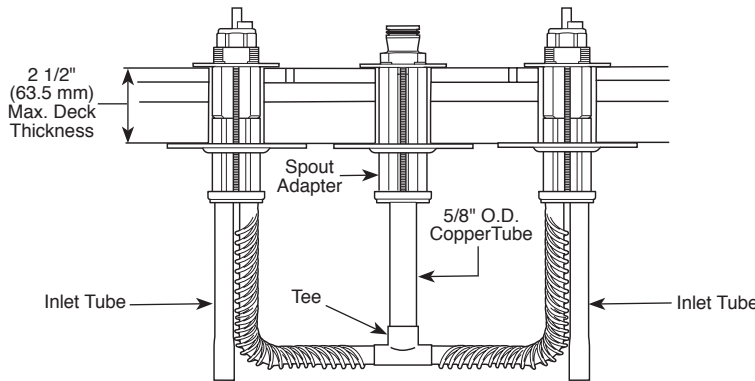

### Finished Deck (Thick Tile) Installation

- R62707 (Case Qty. 3)
- Two Handle Roman Tub Rough-In Kit
- Flexible Deck or Ledge Mount
- Adjustable Rough-In for Thin or Thick Deck Installations
- Installed Before Mud and tile Applied in Thick Deck Situation
- Three Hole Installation
- 16" (406 mm) Maximum Widespread (without using additional tubing)
- Temperature and Volume Controlled with Handles
- Trim Kit Must Also be Ordered to Complete Installation

### STANDARD SPECIFICATIONS

- Washerless ceramic valves.
- Three hole installation.
- 5/8" O.D. copper supply inlet tubes.
- 5/8" O.D. corrugated copper supply outlet tubes.
- Widespread 16" (406 mm) maximum centers without using additional tubing.
- Flexible deck or ledge mount installation.
- Solid fabricated brass end valves and spout body.
- Control mechanism shall be of the rotating cylinder type with ceramic plate and 180° rotation, with replaceable ceramic seats operating in stainless steel lined sockets.
- Hot and cold stems are interchangeable.
- Temperature and volume controlled with handles.
- All operating parts shall be replaceable from the top.
- ◆ **NOTE: Trim kit must also be ordered to complete installation. Refer to separate trim kit specifications to determine the best rough-in kit and handle spacing for your situation. Spacing could be 8" - 16" (203 mm - 406 mm).**