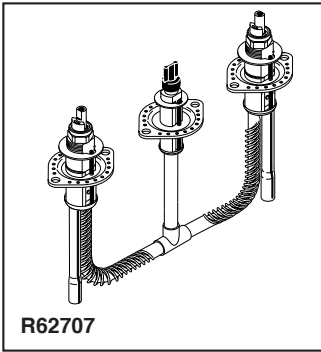

BRIZO®

ROUGH-IN KIT

R62707

Submitted Model No.: _____

Specific Features: _____