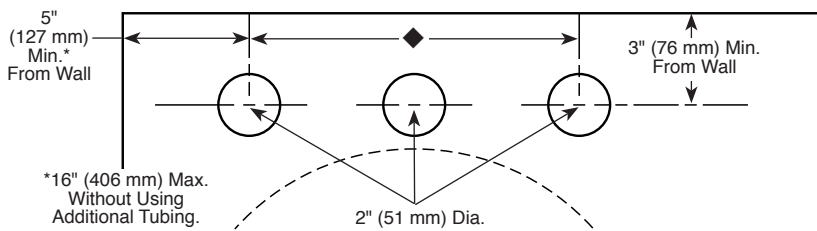

### Finished Deck (Thick Tile) Installation

- R62707 (Case Qty. 3)
- Two Handle Roman Tub Rough-In Kit
- Flexible Deck or Ledge Mount
- Adjustable Rough-In for Thin or Thick Deck Installations
- Installed Before Mud and tile Applied in Thick Deck Situation
- Three Hole Installation
- 16" (406 mm) Maximum Widespread (without using additional tubing)
- Temperature and Volume Controlled with Handles
- Trim Kit Must Also be Ordered to Complete Installation

### STANDARD SPECIFICATIONS

- Washerless ceramic valves.
- Three hole installation.
- 5/8" O.D. copper supply inlet tubes.
- 5/8" O.D. corrugated copper supply outlet tubes.
- Widespread 16" (406 mm) maximum centers without using additional tubing.
- Flexible deck or ledge mount installation.
- Solid fabricated brass end valves and spout body.
- Control mechanism shall be of the rotating cylinder type with ceramic plate and 180° rotation, with replaceable ceramic seats operating in stainless steel lined sockets.
- Hot and cold stems are interchangeable.
- Temperature and volume controlled with handles.
- All operating parts shall be replaceable from the top.
- ◆ **NOTE: Trim kit must also be ordered to complete installation. Refer to separate trim kit specifications to determine the best rough-in kit and handle spacing for your situation. Spacing could be 8" - 16" (203 mm - 406 mm).**