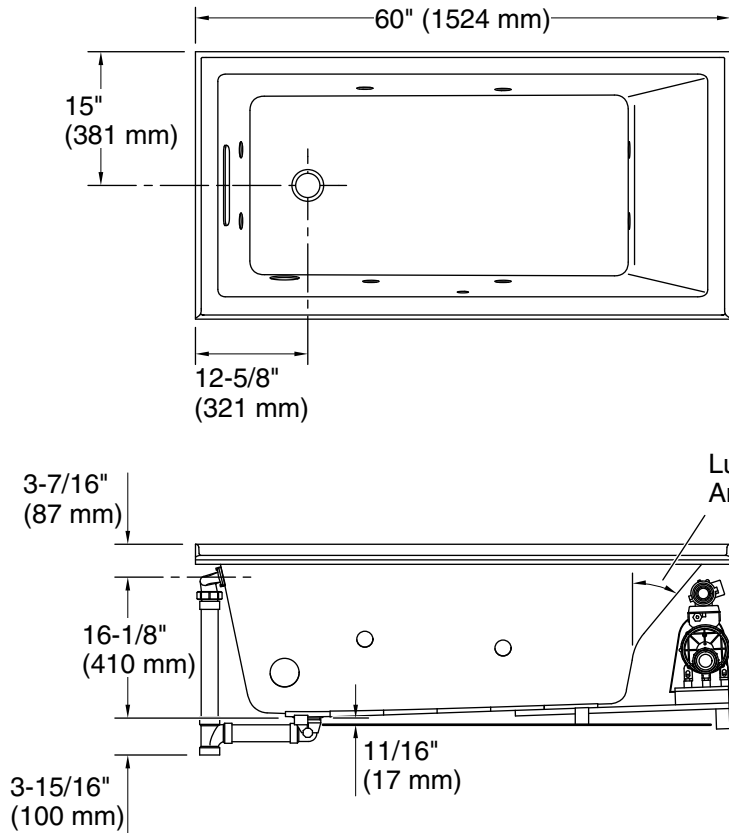

# Underscore® Rectangle

60" x 30" heated whirlpool bath w/ left drain  
K-1167-JLH

No change in measurements if connected with drain illustrated. (K-7271)

Blower Motor Access  
20" (508 mm) W x 15" (381 mm) H Min

### Technical Information

All product dimensions are nominal.

Installation: Drop-in  
 Basin area, bottom: 42-7/16" x 20" (1078 mm x 508 mm)  
 Basin area, top: 54-5/16" x 24-1/4" (1380 mm x 617 mm)  
 Weight: 120 lbs (54.4 kg)  
 Minimum floor load: 46 lbs/ft<sup>2</sup> (224.6 kg/m<sup>2</sup>)  
 Water depth: 14-3/4" (374 mm)  
 Water capacity: 59.8 gal (226.4 L)  
 Cutout: Drop-in, 59-1/2" x 28-1/2" (1511 mm x 724 mm)  
 Electrical component rating: Pump: 120 V, 7 A, 60 Hz  
 Heater: 120 V, 12 A, 60 Hz