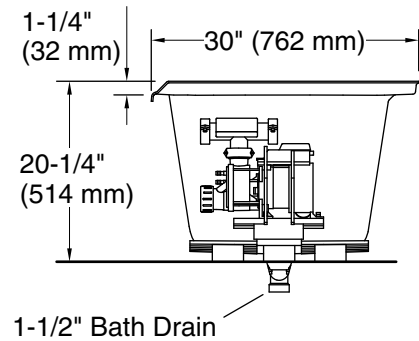

# Underscore® Rectangle

60" x 30" heated whirlpool bath w/ left drain  
K-1167-JLH

No change in measurements if connected with drain illustrated. (K-7271)

Blower Motor Access  
20" (508 mm) W x 15" (381 mm) H Min

### Technical Information

All product dimensions are nominal.

Installation: Drop-in  
 Basin area, bottom: 42-7/16" x 20" (1078 mm x 508 mm)  
 Basin area, top: 54-5/16" x 24-1/4" (1380 mm x 617 mm)  
 Weight: 120 lbs (54.4 kg)  
 Minimum floor load: 46 lbs/ft<sup>2</sup> (224.6 kg/m<sup>2</sup>)  
 Water depth: 14-3/4" (374 mm)  
 Water capacity: 59.8 gal (226.4 L)  
 Cutout: Drop-in, 59-1/2" x 28-1/2" (1511 mm x 724 mm)  
 Electrical component rating: Pump: 120 V, 7 A, 60 Hz  
 Heater: 120 V, 12 A, 60 Hz