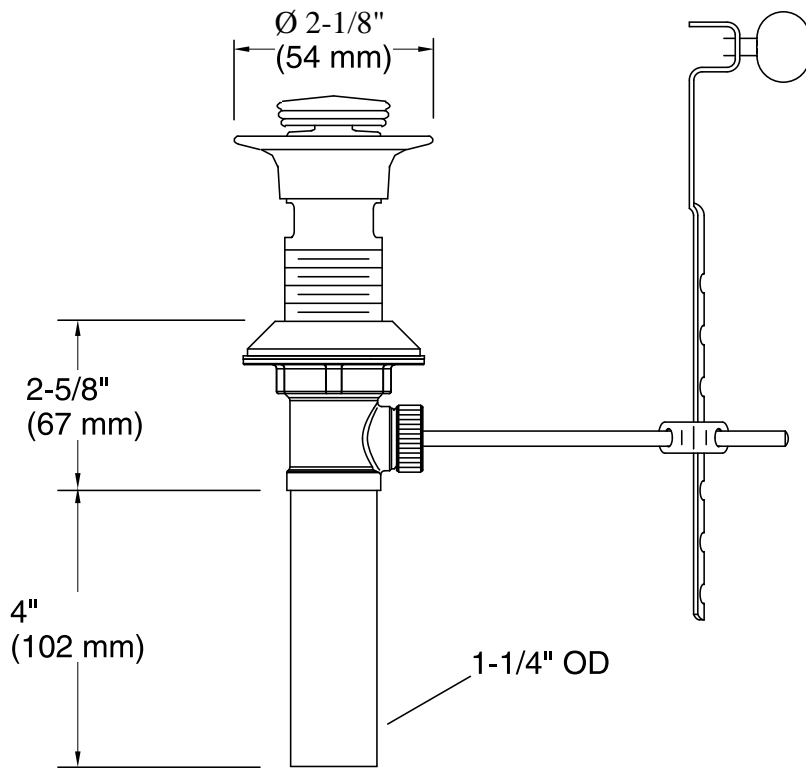

Features

- 1-1/4" (32 mm) connection.
- Brass tailpiece.

Material

- Solid-brass construction for durability and reliability.
- KOHLER finishes resist corrosion and tarnishing.

Recommended Products/Accessories

K-23726 Drain treatment
K-23723 Faucet cleaner

Codes/Standards

ASME A112.18.2/CSA B125.2

KOHLER® One-Year Limited Warranty

See website for detailed warranty information.

Available Colors/Finishes

Color tiles intended for reference only.

Pop-Up Drain

Technical Information

All product dimensions are nominal.

Notes

Install this product according to the installation guide.