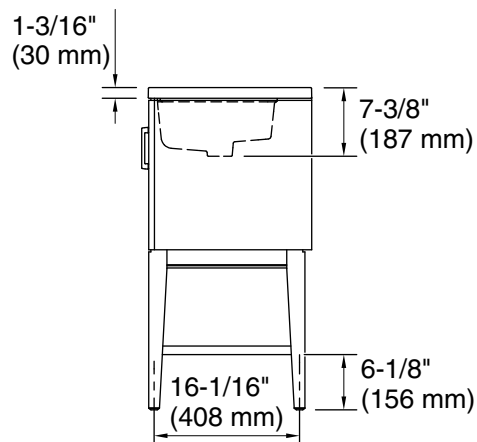

Technical Information

All product dimensions are nominal.

Notes

Install this product according to the installation instructions.