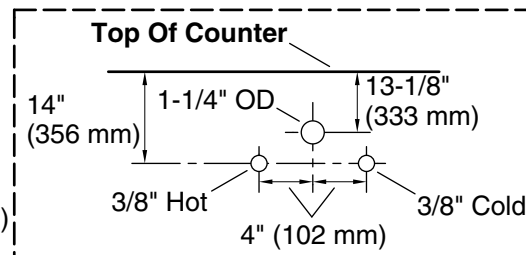

### Available Colors/Finishes

*Color tiles intended for reference only.*

Color	Code	Description
	0	White
	1WX	Grey Slate

**Waste Pipe Location Information**

**Technical Information**

All product dimensions are nominal.