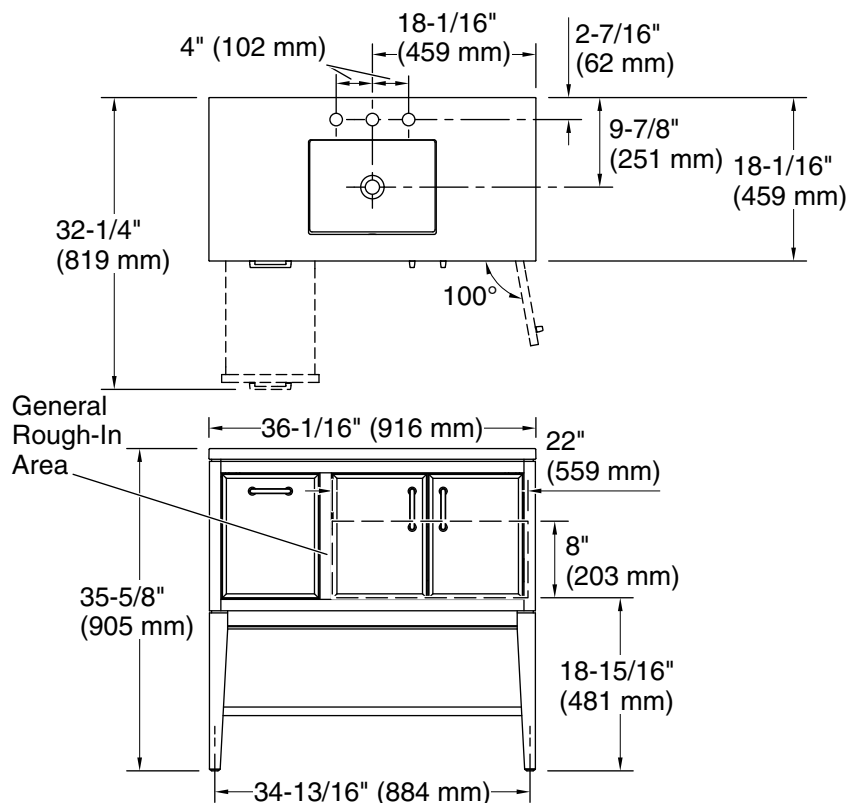

Waste Pipe Location Information