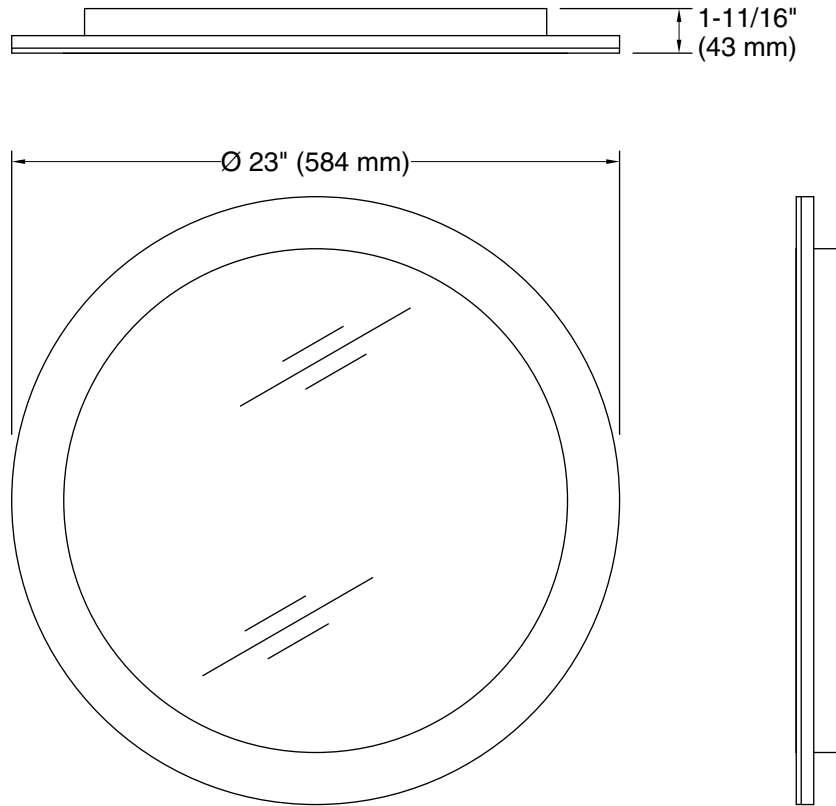

Required Electrical Service

One circuit required, protected with Class A Ground-Fault Circuit-Interrupter (GFCI). Outside North America, this device may be known as a Residual Current Device (RCD).

Lights: 120 V, 0.5 A, 60 Hz

Technical Information

All product dimensions are nominal.

Mirror type: Wall-mount

Lighting included: Yes

Electrical component rating: Lights: 1.04 A, 60 Hz, 25 W, 1360 Lumens, 4000K

Notes

Install this product according to the installation instructions.

Connect this product only to a properly grounded outlet.

If there is not a wall stud to attach the mirror to, use anchors provided.