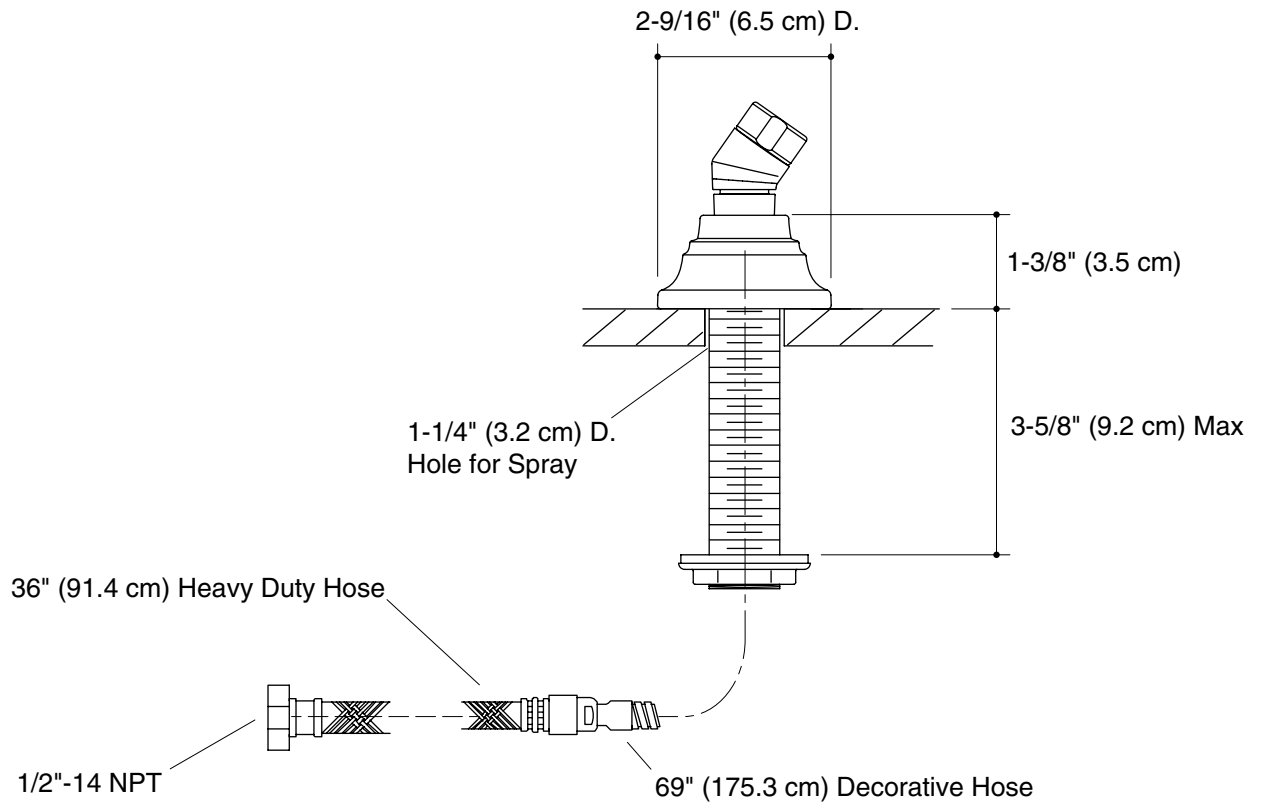

BANCROFT™

Installation Notes

Install this product according to the installation guide.

Product Diagram