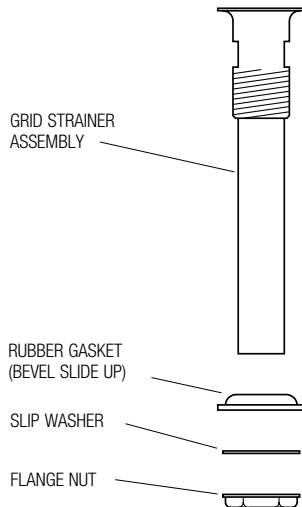

ETF-460-A

The ETF-460-A Grid Strainer enhances any Sloan OPTIMA[®] or OPTIMA Plus[®] Faucet installation.

► **Description**

High quality, Chrome Plated Brass, 1 1/4" Grid Strainer Outlet Tube.

► **Model**

□ Model ETF-460-A

► **Specifications**

- Chrome Plated Brass 1 1/4" Grid Strainer with Outlet Tube
- Appropriate mounting hardware

Specify Sloan Faucet Separately.

For information on Sloan Faucets see the OPTIMA and OPTIMA Plus Faucet Sections of the Sloan Catalog.