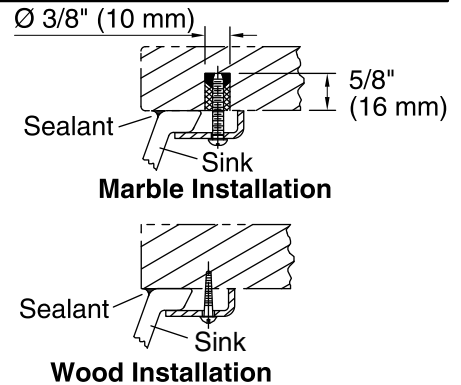

Color	Code	Description
-------	------	-------------

	B11	Ice
--	-----	-----

Technical Information

All product dimensions are nominal.

Bowl configuration:	Single
Installation:	Under-mount
Bowl area (Only):	Length: 17-3/16" (437 mm) Width: 14-3/16" (360 mm) Bowl depth: 4-3/4" (121 mm) Water depth: 4-3/4" (121 mm)
Drain hole:	1-3/4" (44 mm)
Template:	1151011-7, required, included