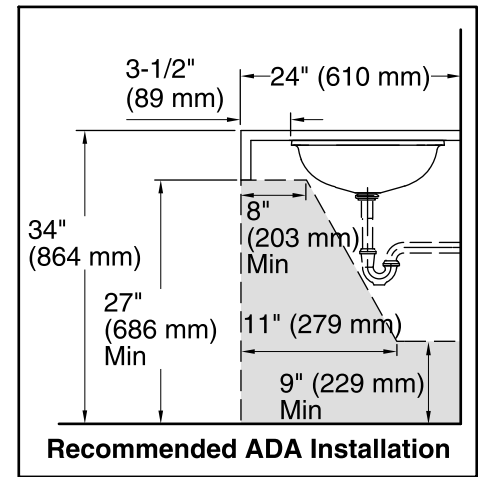

Color	Code	Description
-------	------	-------------

	B11	Ice
--	-----	-----

Technical Information

All product dimensions are nominal.

Bowl configuration:	Single
Installation:	Under-mount
Bowl area (Only):	Length: 17-3/16" (437 mm) Width: 14-3/16" (360 mm) Bowl depth: 4-3/4" (121 mm) Water depth: 4-3/4" (121 mm)
Drain hole:	1-3/4" (44 mm)
Template:	1151011-7, required, included