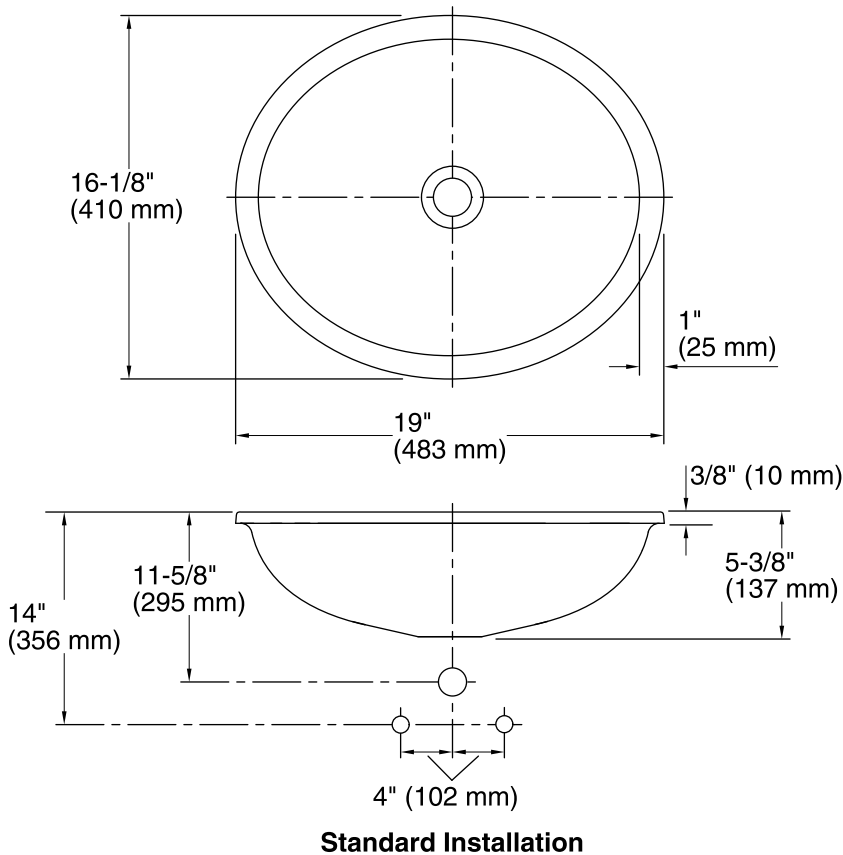

Color	Code	Description
-------	------	-------------

	B11	Ice
--	-----	-----

Technical Information

All product dimensions are nominal.

Bowl configuration:	Single
Installation:	Under-mount
Bowl area (Only):	Length: 17-3/16" (437 mm) Width: 14-3/16" (360 mm) Bowl depth: 4-3/4" (121 mm) Water depth: 4-3/4" (121 mm)
Drain hole:	1-3/4" (44 mm)
Template:	1151011-7, required, included