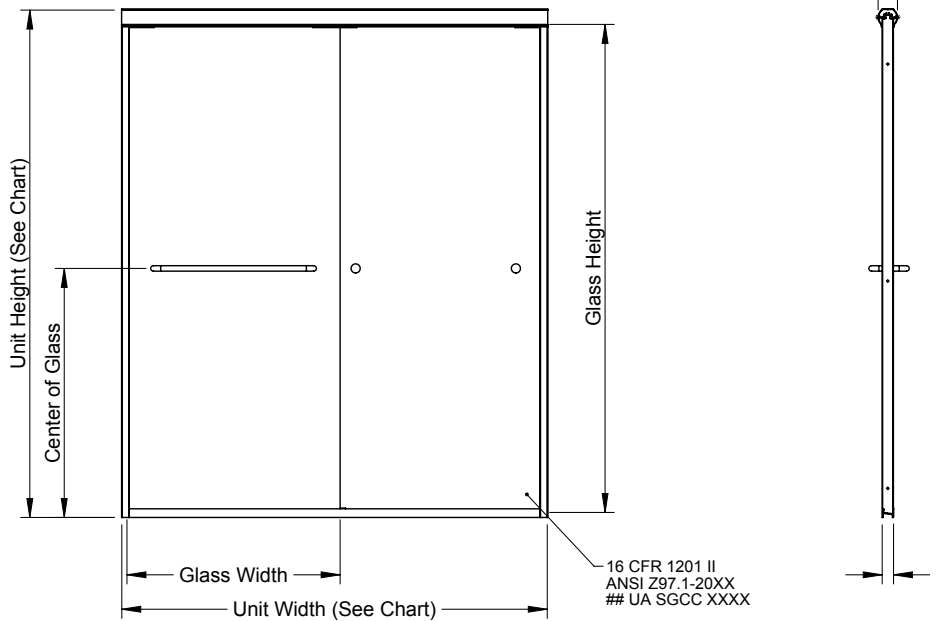

INFINITY BYPASS ENCLOSURE

Semi Frameless Tub/Shower Door

4400/4500

Features

- Infinity 1/4" Semi-Frameless ByPass Enclosure
- 2 Through-the-Glass Towel Bars
- 1/4" (6.5 mm) thick tempered glass available in two options
- Anodized aluminum hardware prevents rusting or corrosion
- Lineals are smooth and easy to clean.
- Available in two shower sizes and one tub size.

Glass Options*

- 1/4" Clear (CL)
- AquaGlideXP Clear (XP)

Frame Options*

- Silver (no code)
- Brushed Nickel (BN)
- Oil Rubbed Bronze (OR)

Installation Notes

Install this product according to the installation guide.

*Please refer to our distributor price list for additional glass and finish options.

GLASS SIZING CHART			
MODEL	Unit Height	Unit Width Range	Glass Panel
4400-60	57"	56" - 58 1/2"	29 1/4" x 54" (37.30 lbs)
4500-48	70"	44" - 47"	23 1/2" x 67" (37.18 lbs)
4500-60	70"	56" - 58 1/2"	29 1/4 x 67" (46.27 lbs)