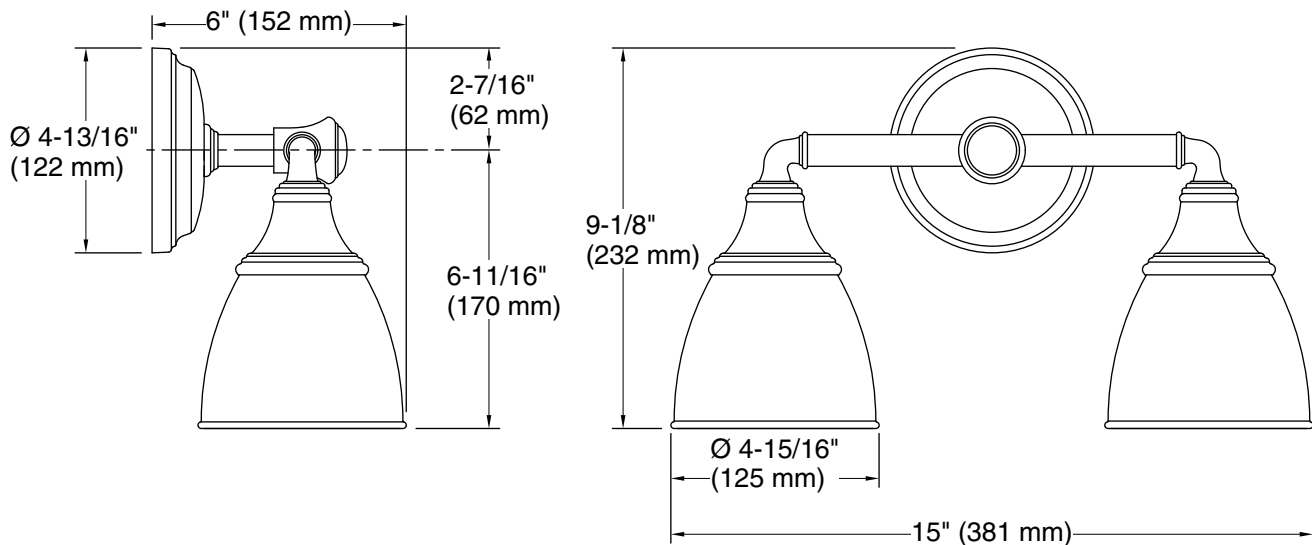

Features

- Frosted-glass shades
- Sconce can be positioned up or down, depending on room setting
- Coordinates with other products in the Devonshire collection
- Includes installation hardware
- Suitable for damp locations, per UL 1598

Required Electrical Service

1 A

Technical Information

All product dimensions are nominal.

Material: Metal, Glass
Number of Lights: 2
Number of Shades: 2
Shade Type: Frosted Glass
Hanging Type: Non-hanging