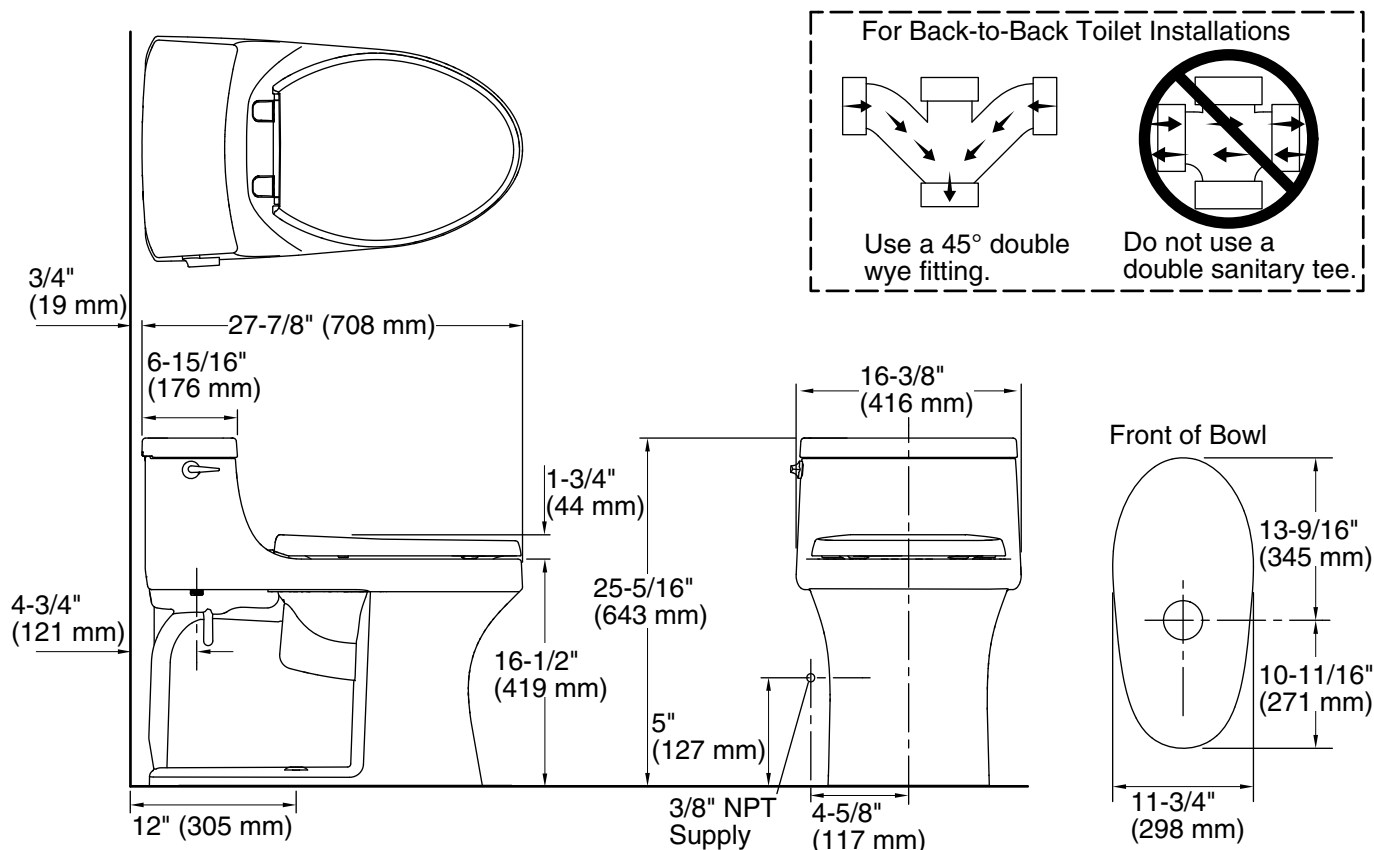

San Souci®

One-piece compact elongated toilet with concealed trapway, 1.28 gpf
K-5172

Features

- One-piece toilets integrate the tank and bowl into a seamless, easy-to-clean design
- Compact elongated bowl offers added comfort while occupying the same space as a round-front bowl
- Low-profile design
- Comfort Height® feature offers chair-height seating that makes sitting down and standing up easier for most adults
- 1.28 gpf (4.8 lpf)
- Concealed trapway and Clean Caps® low-profile bolt caps facilitate easier cleaning and enhance design
- Includes K-4008 Reveal® Quiet-Close™ seat
- Left-hand Polished Chrome trip lever
- Quiet-Close™ compact elongated lid and seat prevents slamming

Installation

- Standard 12" (305 mm) rough-in
- Supply line sold separately

Water Conservation & Rebates

- Eligible for consumer rebates in some municipalities

Recommended Products/Accessories

- K-75796 Cachet® Nightlight Quiet-Close™ elongated toilet seat
- K-4108 C3®-230 Elongated bidet toilet seat with remote control
- K-9171-L Trip Lever for K-5172
1023457
1265114
- K-23726 Drain treatment

THE BOLD LOOK
OF **KOHLER**®

Technical Information

All product dimensions are nominal.

Toilet type:	Floor-mount
Waste Outlet:	Floor
Bowl shape:	Compact elongated
Flush type:	Class Five Single-Flush
Trap passageway:	2-1/8" (54 mm)
Water surface size:	10-3/4" x 7-1/2" (273 mm x 191 mm)
Rim to water surface:	5-3/8" (137 mm)
Rough-in:	12" (305 mm)
Seat-mounting holes:	5-1/2" (140 mm)