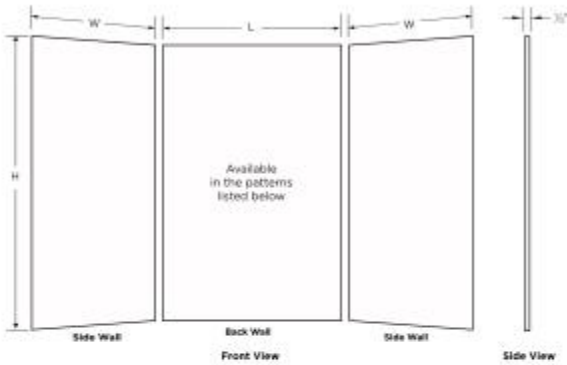

MTMK72-3262 32 x 62 x 72 Swanstone® Metro Subway Tile Glue up T

Model number:

MTMK723262.010

Dimensions: 62" x 32" x 72"

Installation: Glue up

Material: Swanstone®

BUILDER SPECIFICATION DRAWING

3 Piece Wall Kit