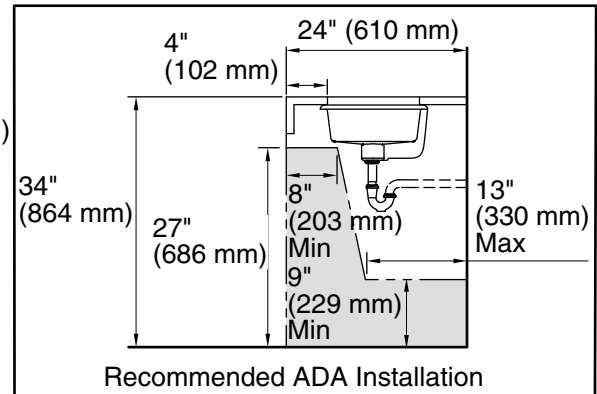

#### Technical Information

All product dimensions are nominal.

Bowl configuration:	Single
Installation:	Under-mount
Bowl area (Only):	Length: 17" (432 mm) Width: 13" (330 mm) Water depth: 4-1/2" (114 mm)
Drain hole:	1-3/4" (44 mm)
Template:	1006809-7, required, not included