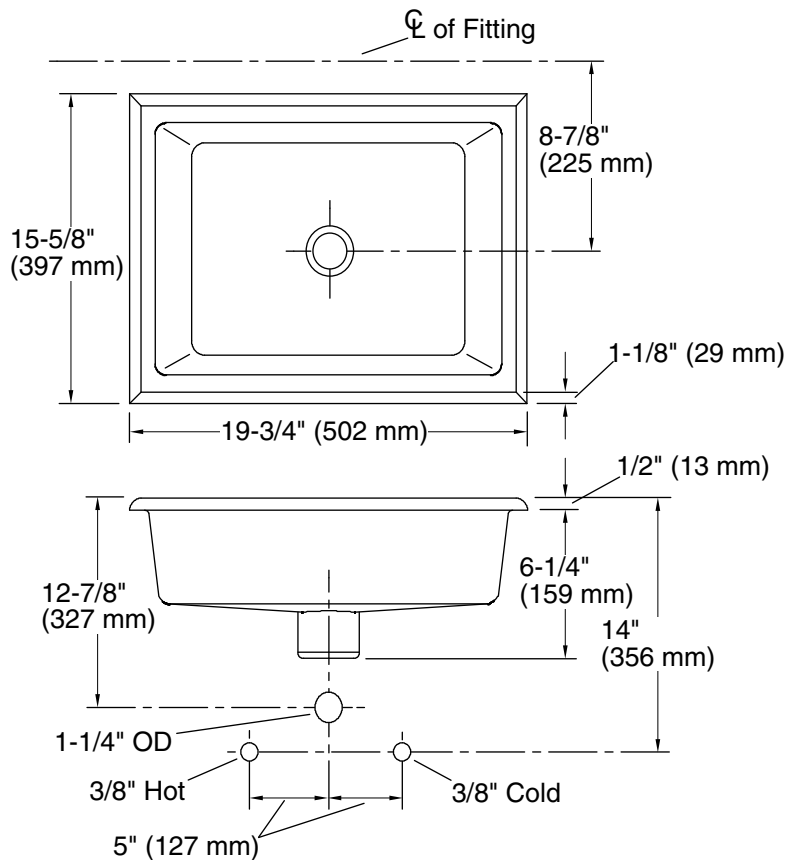

#### Technical Information

All product dimensions are nominal.

Bowl configuration:	Single
Installation:	Under-mount
Bowl area (Only):	Length: 17" (432 mm) Width: 13" (330 mm) Water depth: 4-1/2" (114 mm)
Drain hole:	1-3/4" (44 mm)
Template:	1006809-7, required, not included