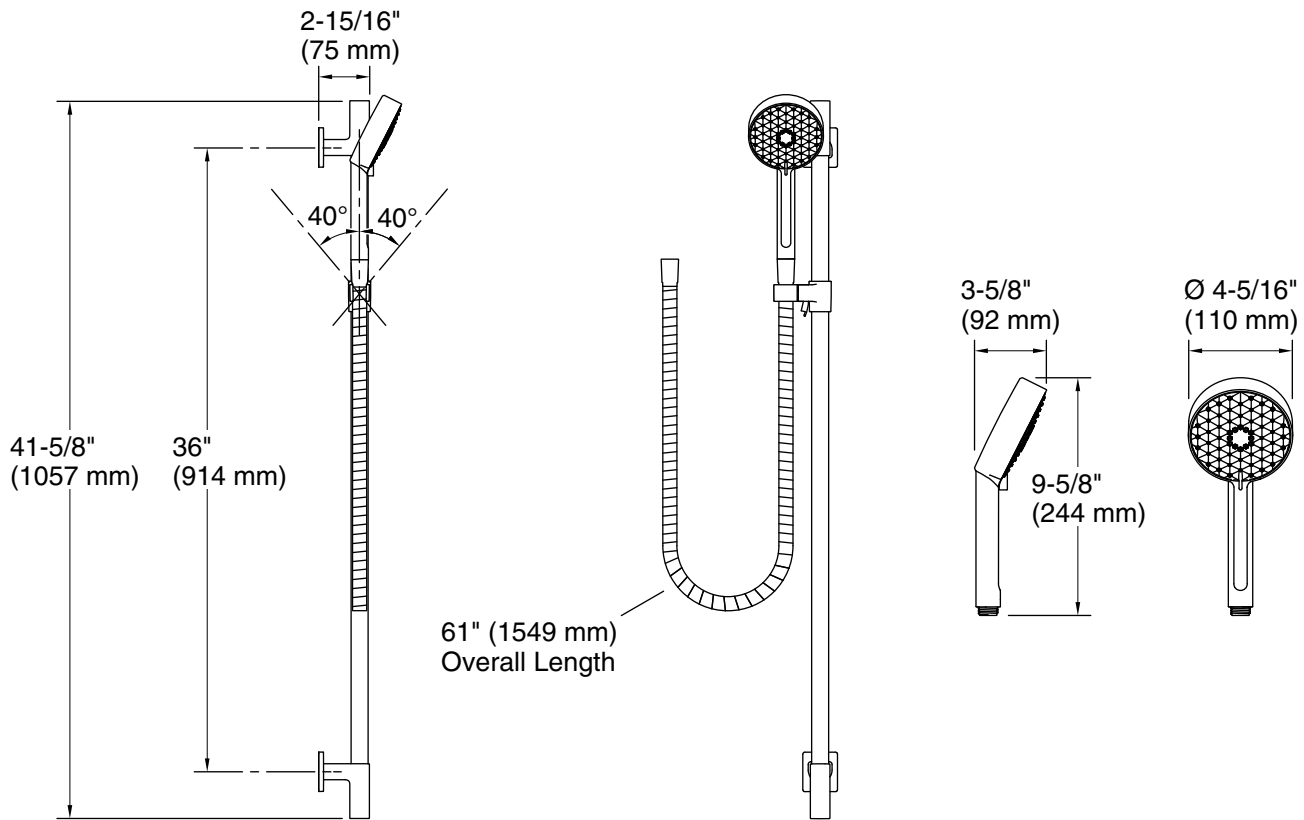

Features

- The Awaken handshower features a contemporary design.
- Three spray functions and ADA-compliant nonpositive shutoff.
- Thumb tab allows for a smooth transition between sprays.
- MasterClean™ sprayface features an easy-to-clean surface that withstands mineral buildup.
- 36" (914 mm) metal slidebar.
- Includes 60" (1524 mm) MasterShower metal hose.

Optional Products/Accessories

- K-98350 wall-mount supply elbow
- K-98351 wall-mount supply elbow with check valve

Codes/Standards

- ASME A112.18.1/CSA B125.1
- DOE - Energy Policy Act 1992
- EPA WaterSense®

KOHLER® Faucet Lifetime Limited Warranty

See website for detailed warranty information.

Technical Information

All product dimensions are nominal.

Handshower:

Rated maximum flow: 2 gal/min (7.6 l/min)

Notes

Install this product according to the installation guide.