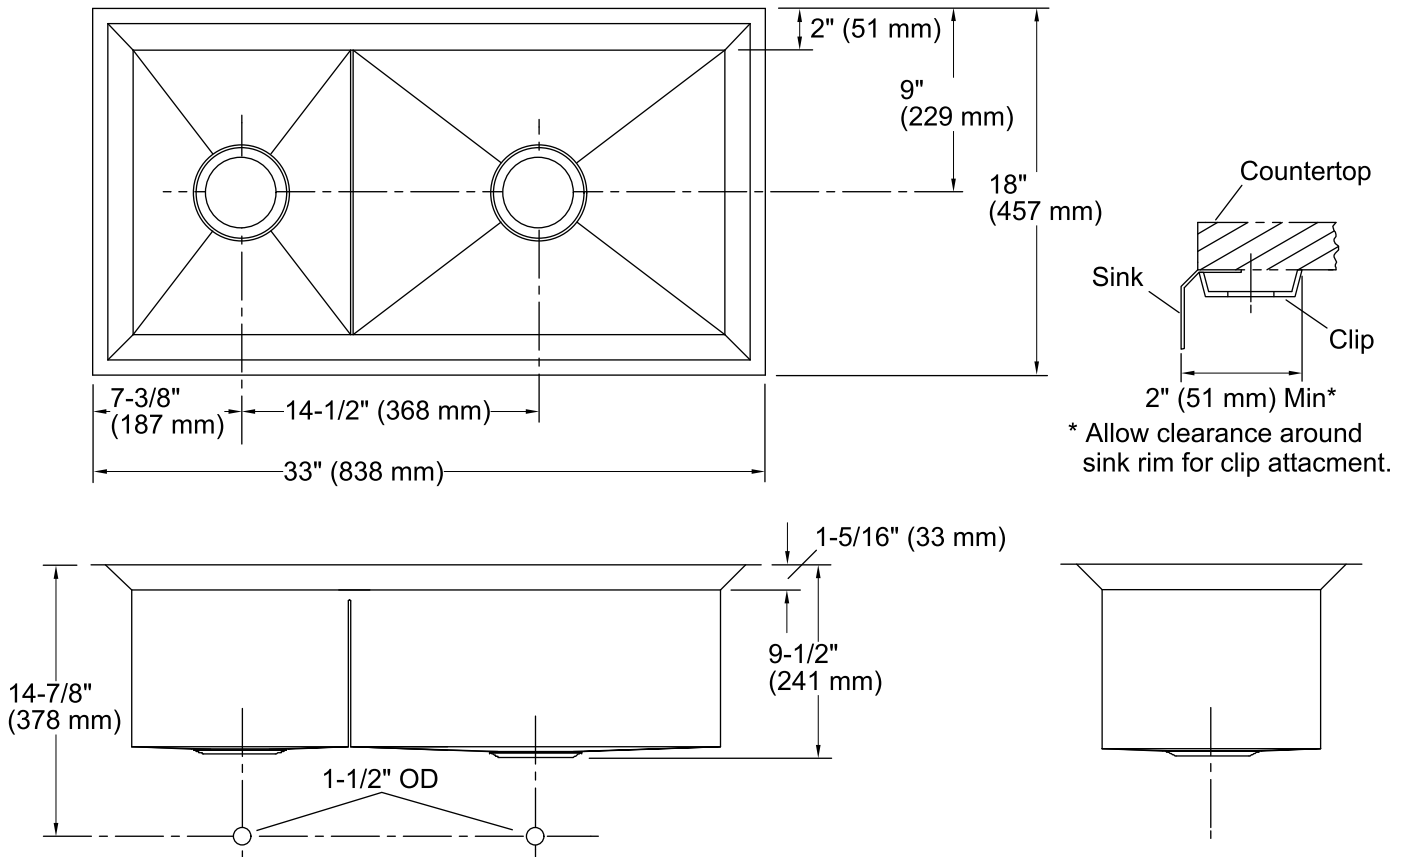

Poise®
Under-mount Kitchen Sink
K-3160

Features

- Fits minimum 36-inch apron sink base cabinet.
- 16-gauge stainless steel.
- Under-mount.
- Double (large/medium) compartment.
- With SilentShield® sound-absorption technology.
- 33" (838) x 18" (457 mm)

See website for detailed warranty information.

Technical Information

All product dimensions are nominal.

Bowl configuration:	Large/medium
Installation:	Under-mount
Bowl area (Left)	Length: 10-11/16" (271 mm) Width: 14" (356 mm) Bowl depth: 9-1/8" (232 mm)
Bowl area (Right)	Length: 18-3/16" (462 mm) Width: 14" (356 mm) Bowl depth: 9-1/8" (232 mm)
Drain hole:	3-5/8" (92 mm)
Template:	1021992-7, required, included

Notes

Install this product according to the installation instructions.

Allow a minimum of 2" (51 mm) clearance around the sink rim for clip attachment.